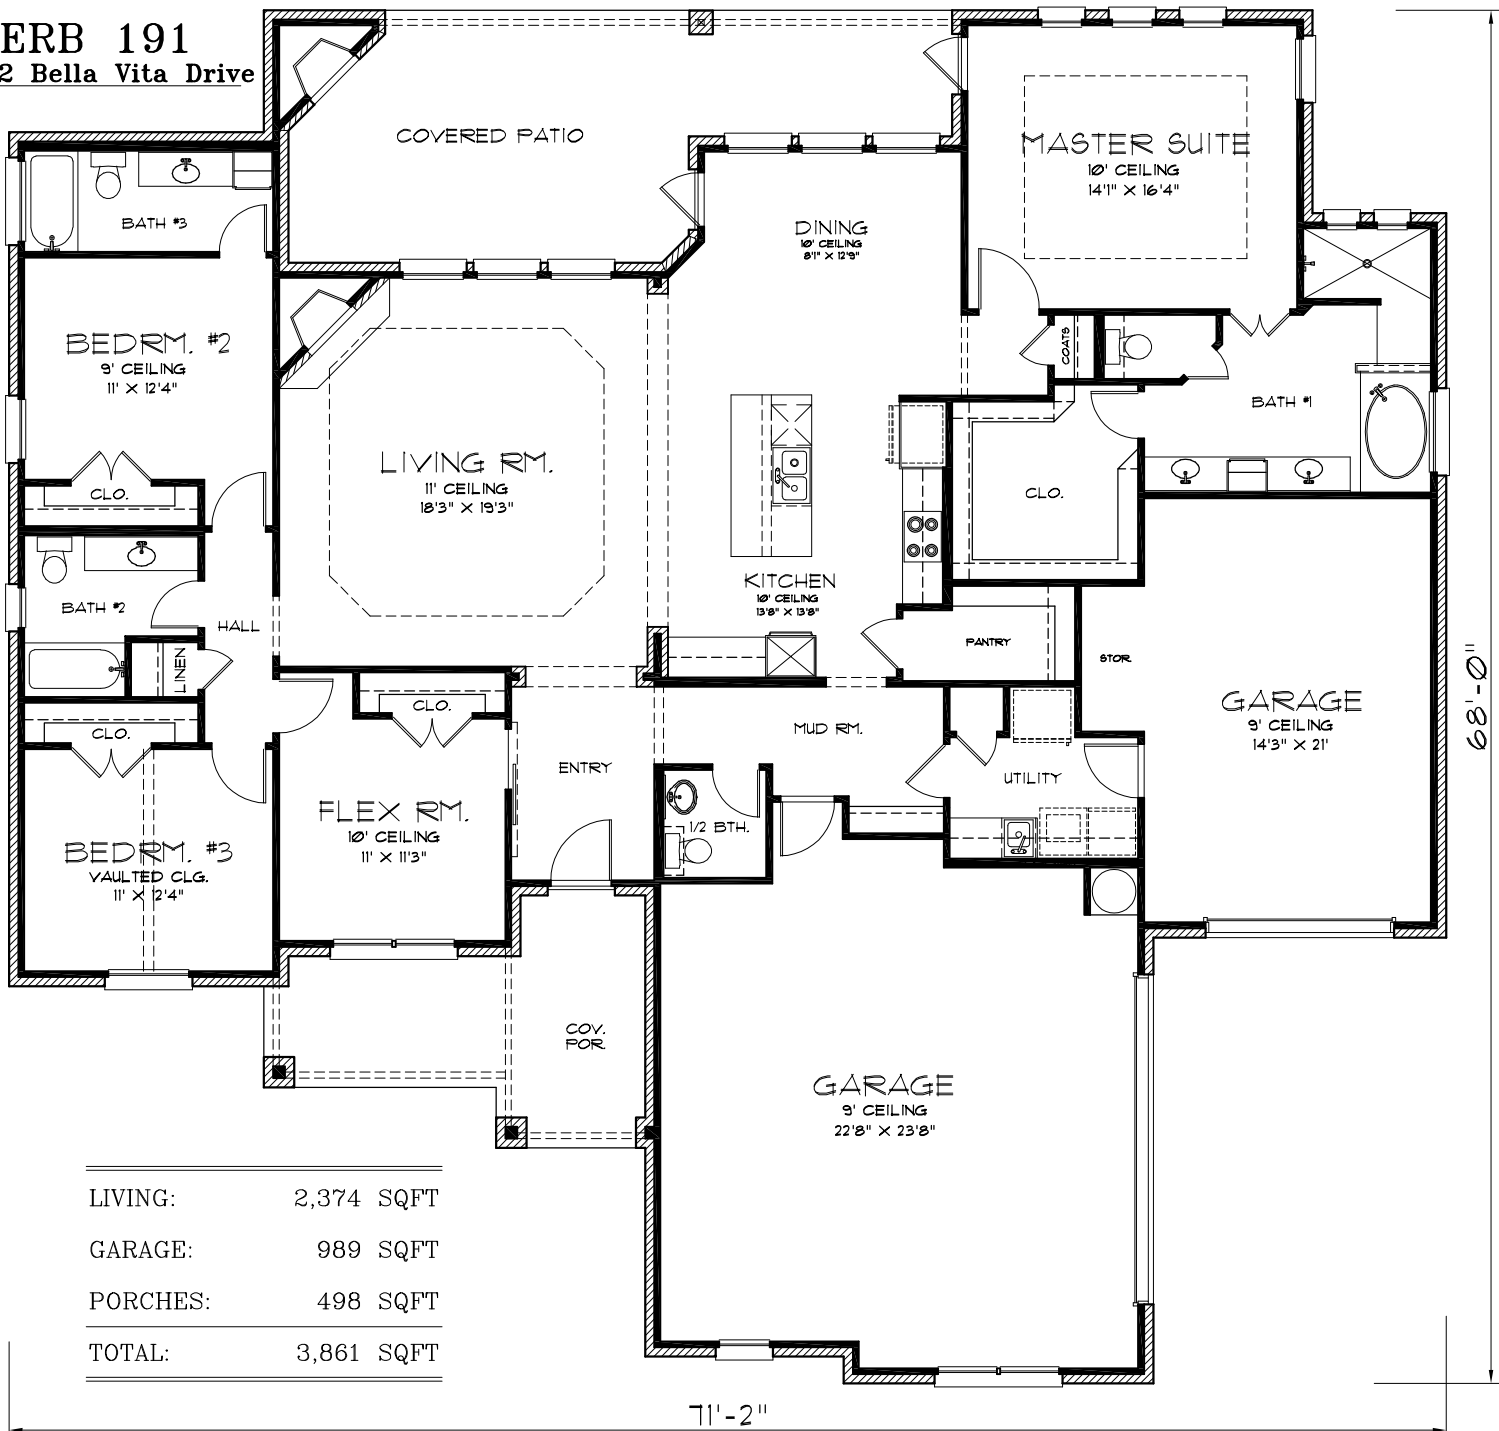

ERB 191
2012 Bella Vita Drive

LIVING:	2,374 SQFT
GARAGE:	989 SQFT
PORCHES:	498 SQFT
TOTAL:	3,861 SQFT