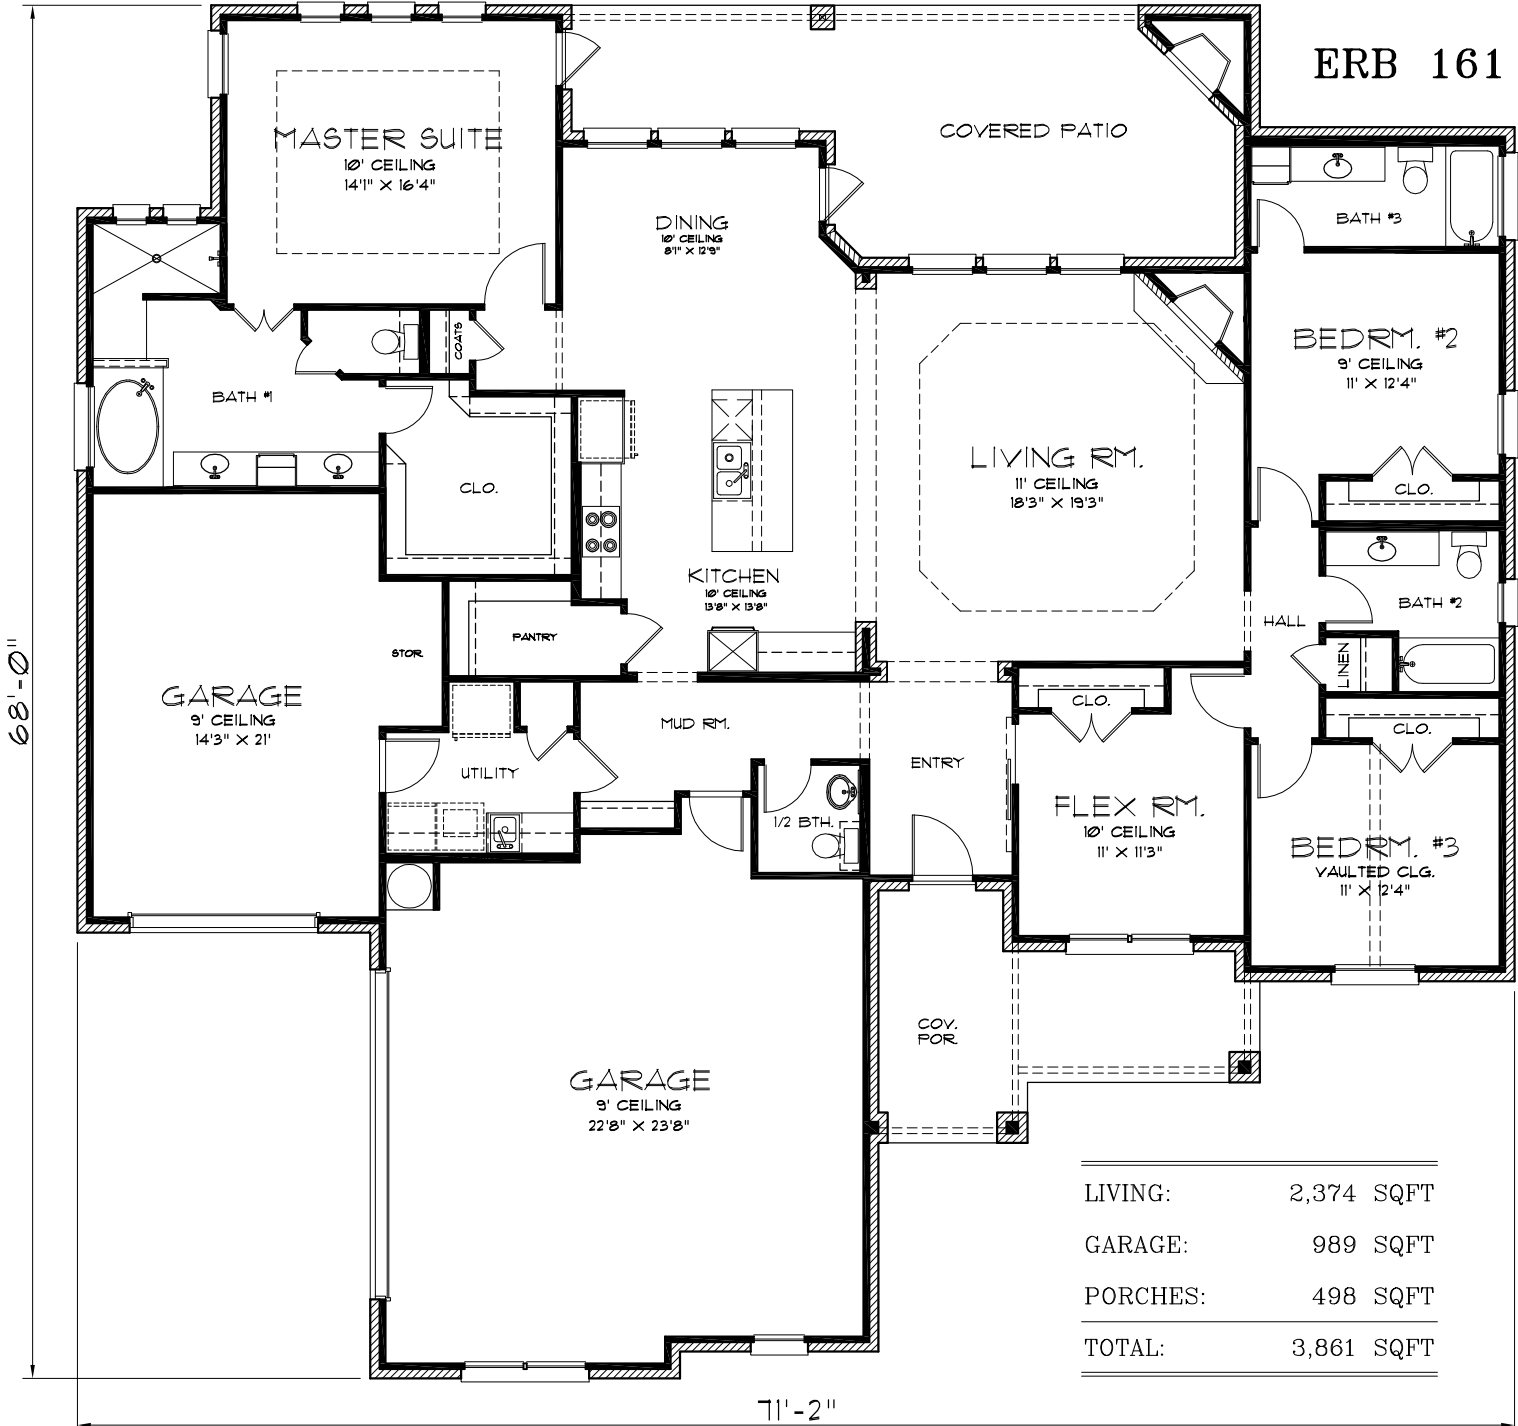

6902 Crystal Valley Drive

ERB 161

LIVING:	2,374 SQFT
GARAGE:	989 SQFT
PORCHES:	498 SQFT
TOTAL:	3,861 SQFT