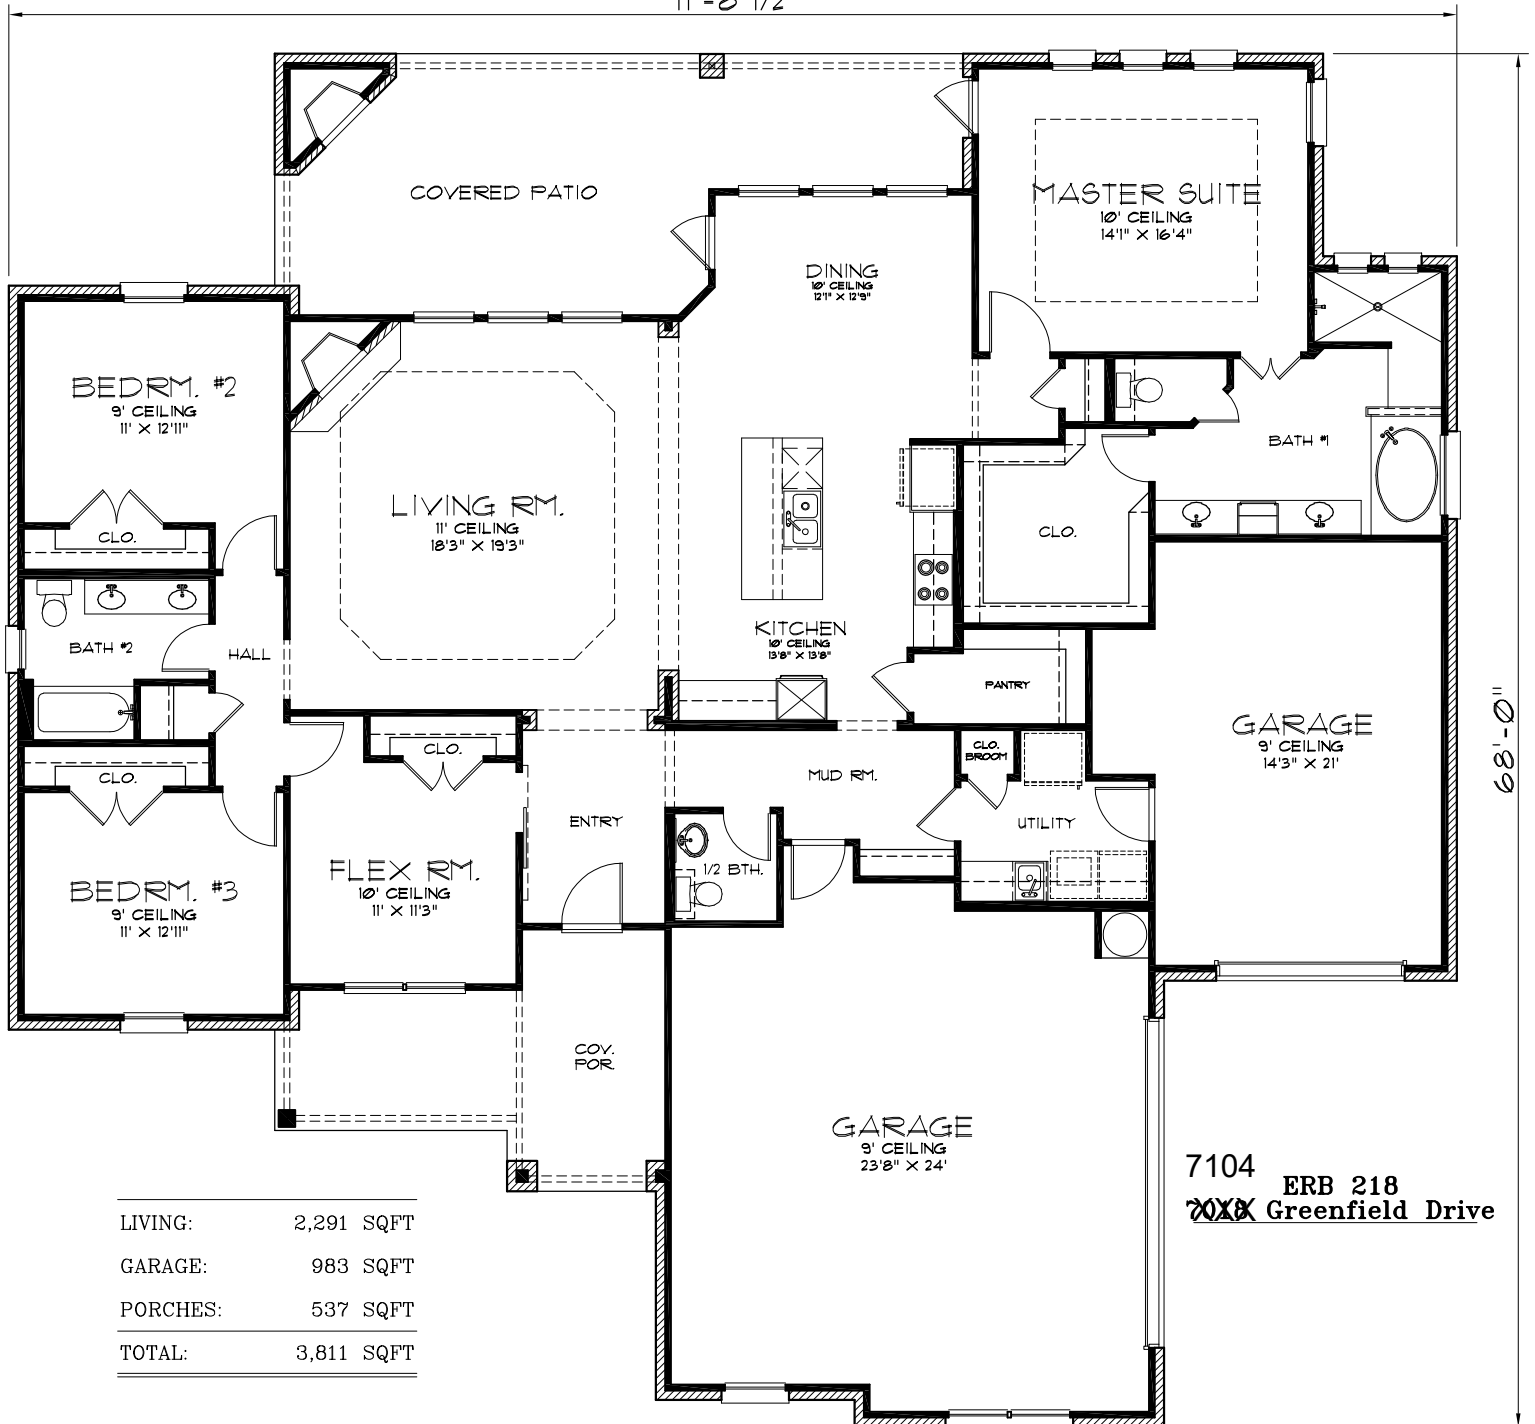

71'-8 1/2"

LIVING:	2,291 SQFT
GARAGE:	983 SQFT
PORCHES:	537 SQFT
TOTAL:	3,811 SQFT