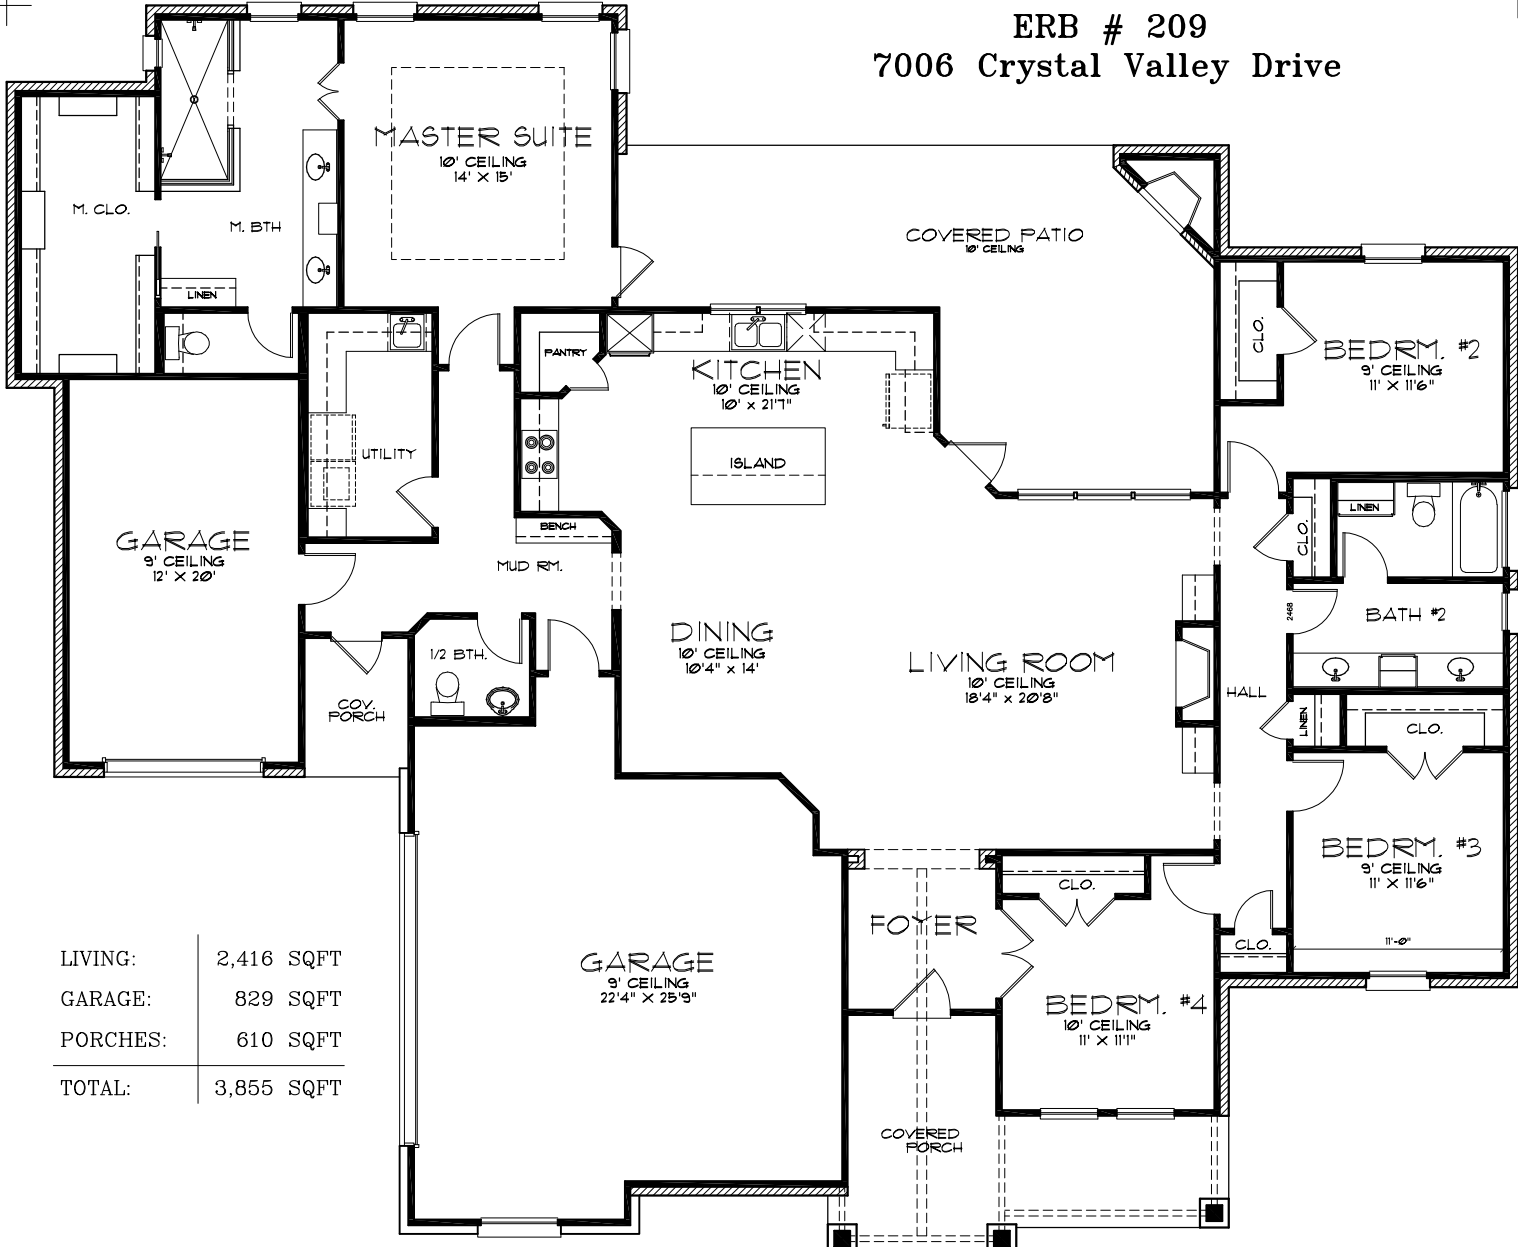

78'-10"

ERB # 209  
7006 Crystal Valley Drive

LIVING:	2,416 SQFT
GARAGE:	829 SQFT
PORCHES:	610 SQFT
TOTAL:	3,855 SQFT

65'-11"