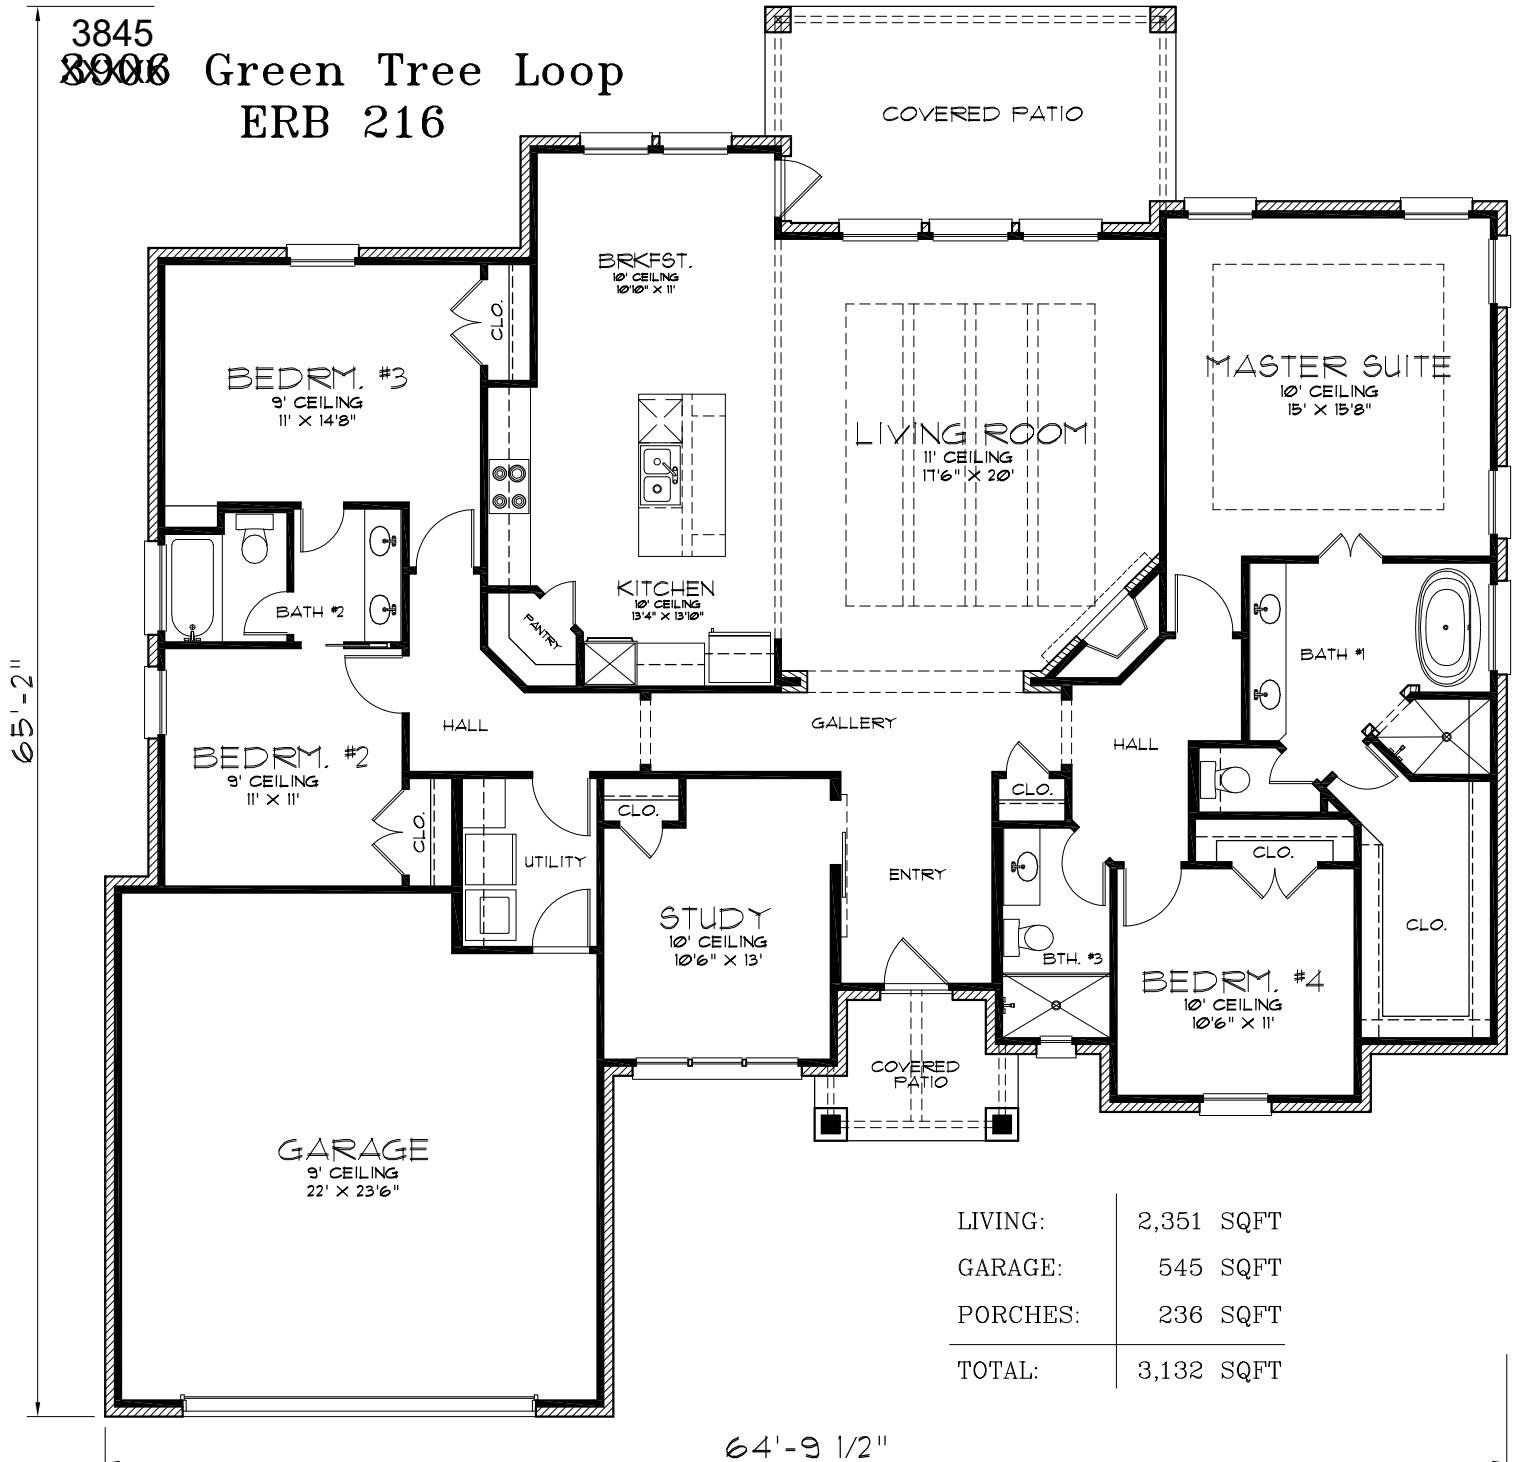

3845  
~~3006~~ Green Tree Loop  
ERB 216

LIVING:	2,351 SQFT
GARAGE:	545 SQFT
PORCHES:	236 SQFT
<b>TOTAL:</b>	<b>3,132 SQFT</b>

64'-9 1/2"