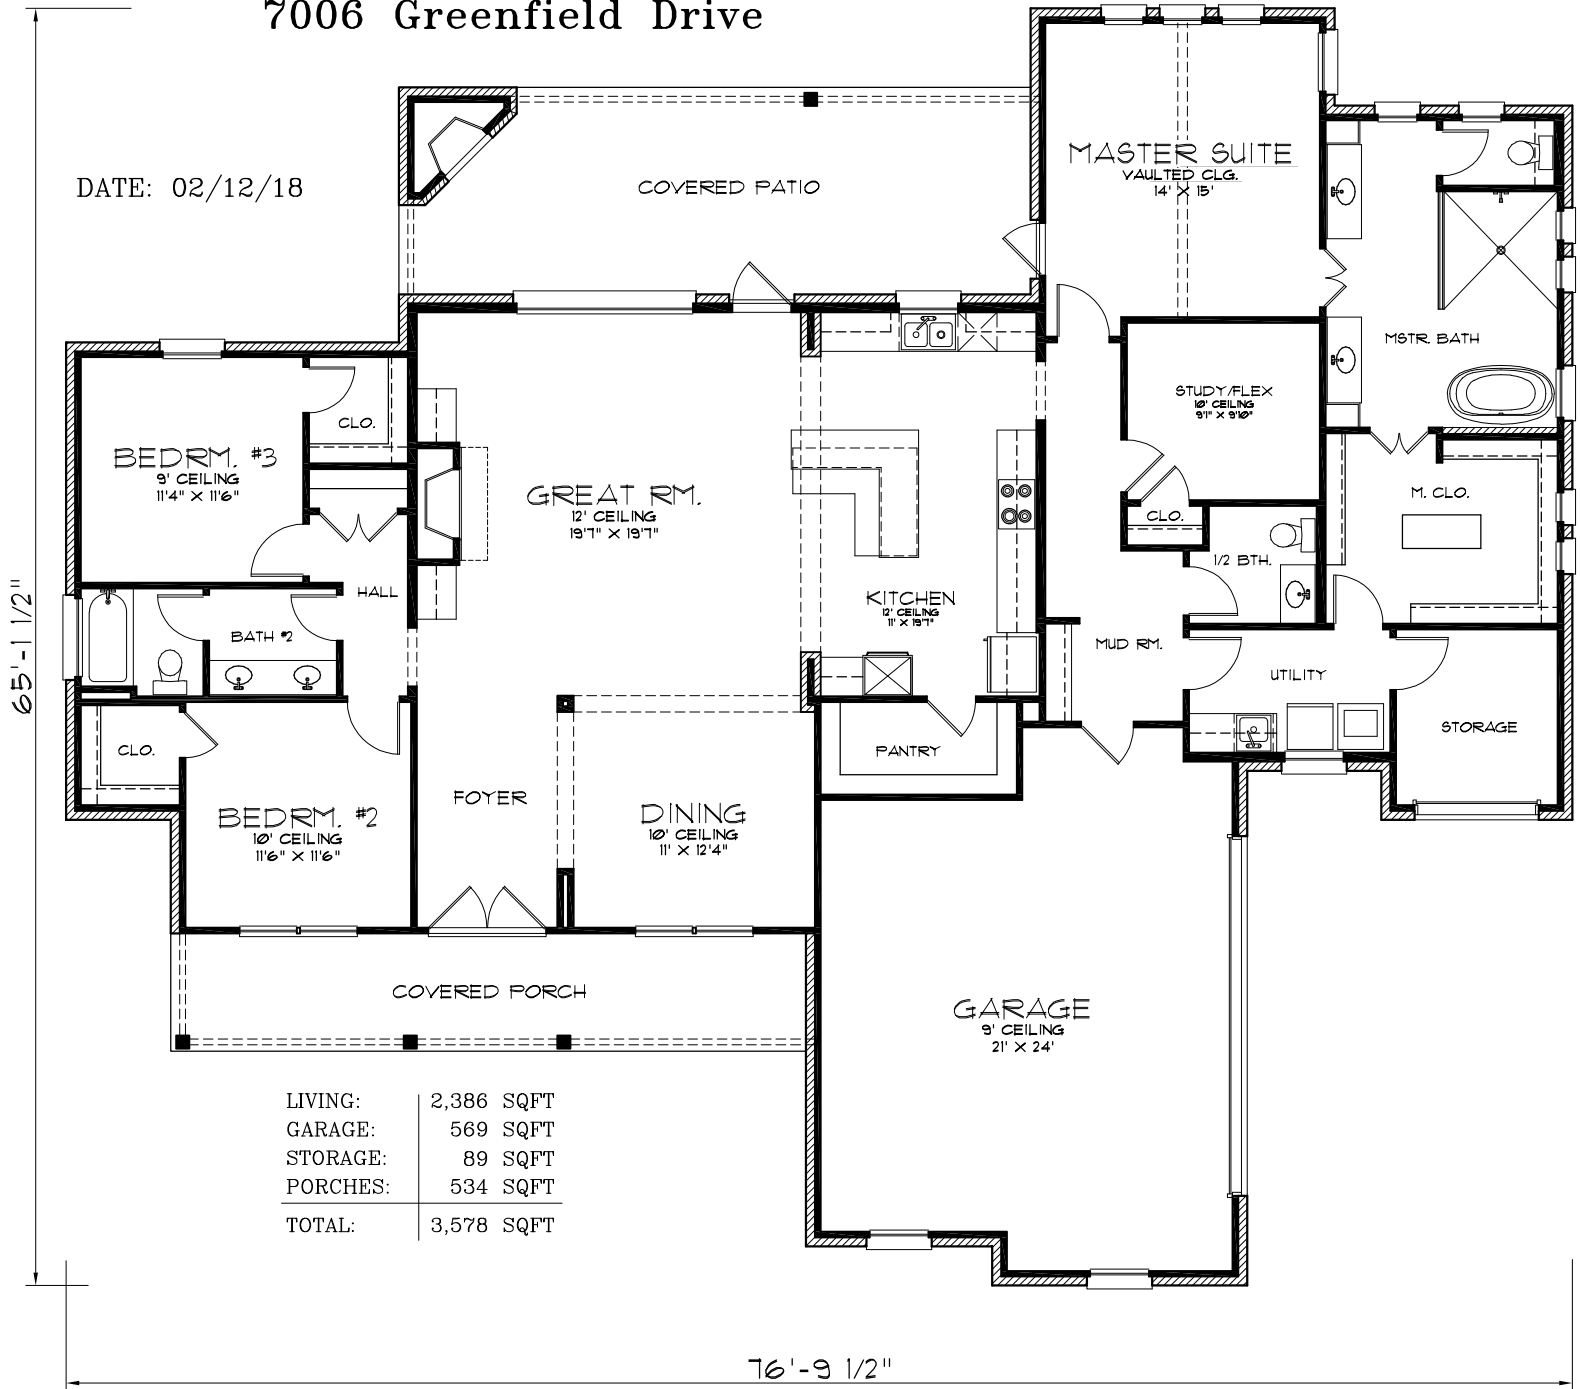

7006 Greenfield Drive

DATE: 02/12/18

LIVING:	2,386 SQFT
GARAGE:	569 SQFT
STORAGE:	89 SQFT
PORCHES:	534 SQFT
TOTAL:	3,578 SQFT