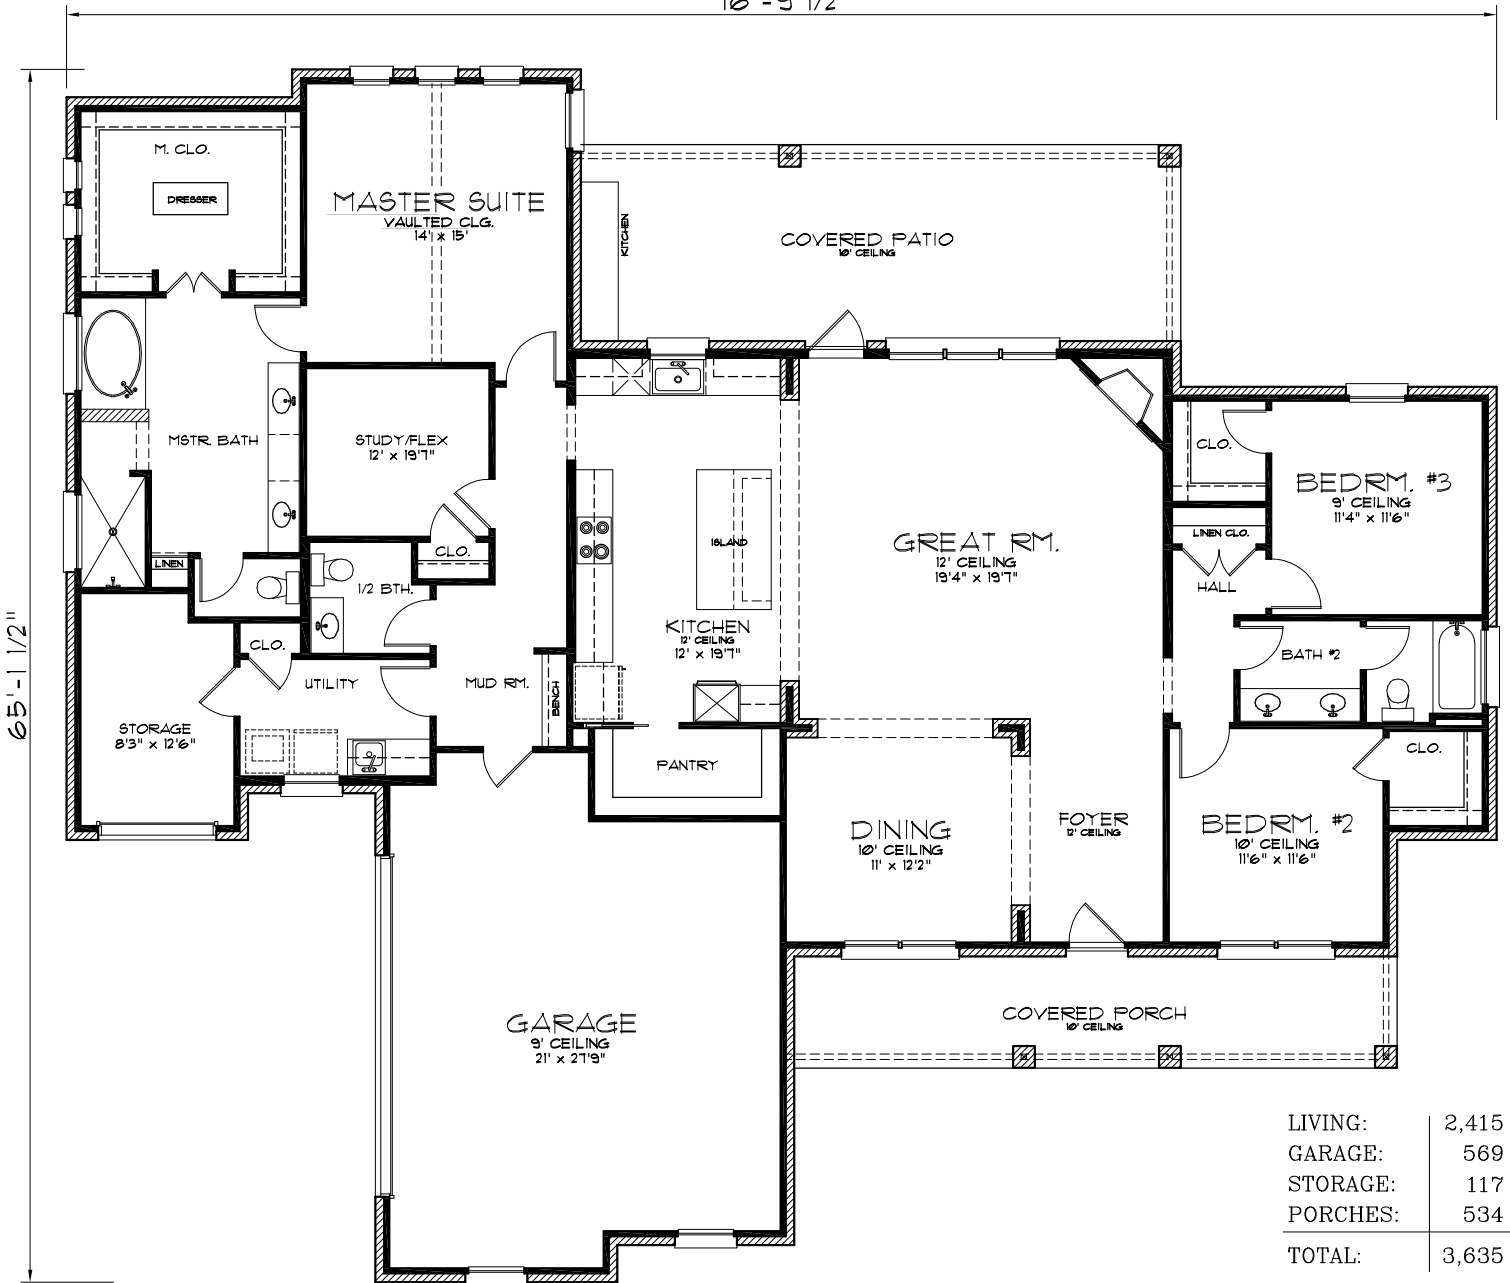

76'-9 1/2"

LIVING:	2,415 SQFT
GARAGE:	569 SQFT
STORAGE:	117 SQFT
PORCHES:	534 SQFT
TOTAL:	3,635 SQFT

3877

~~XXX~~ Green Tree Loop

ERB 217