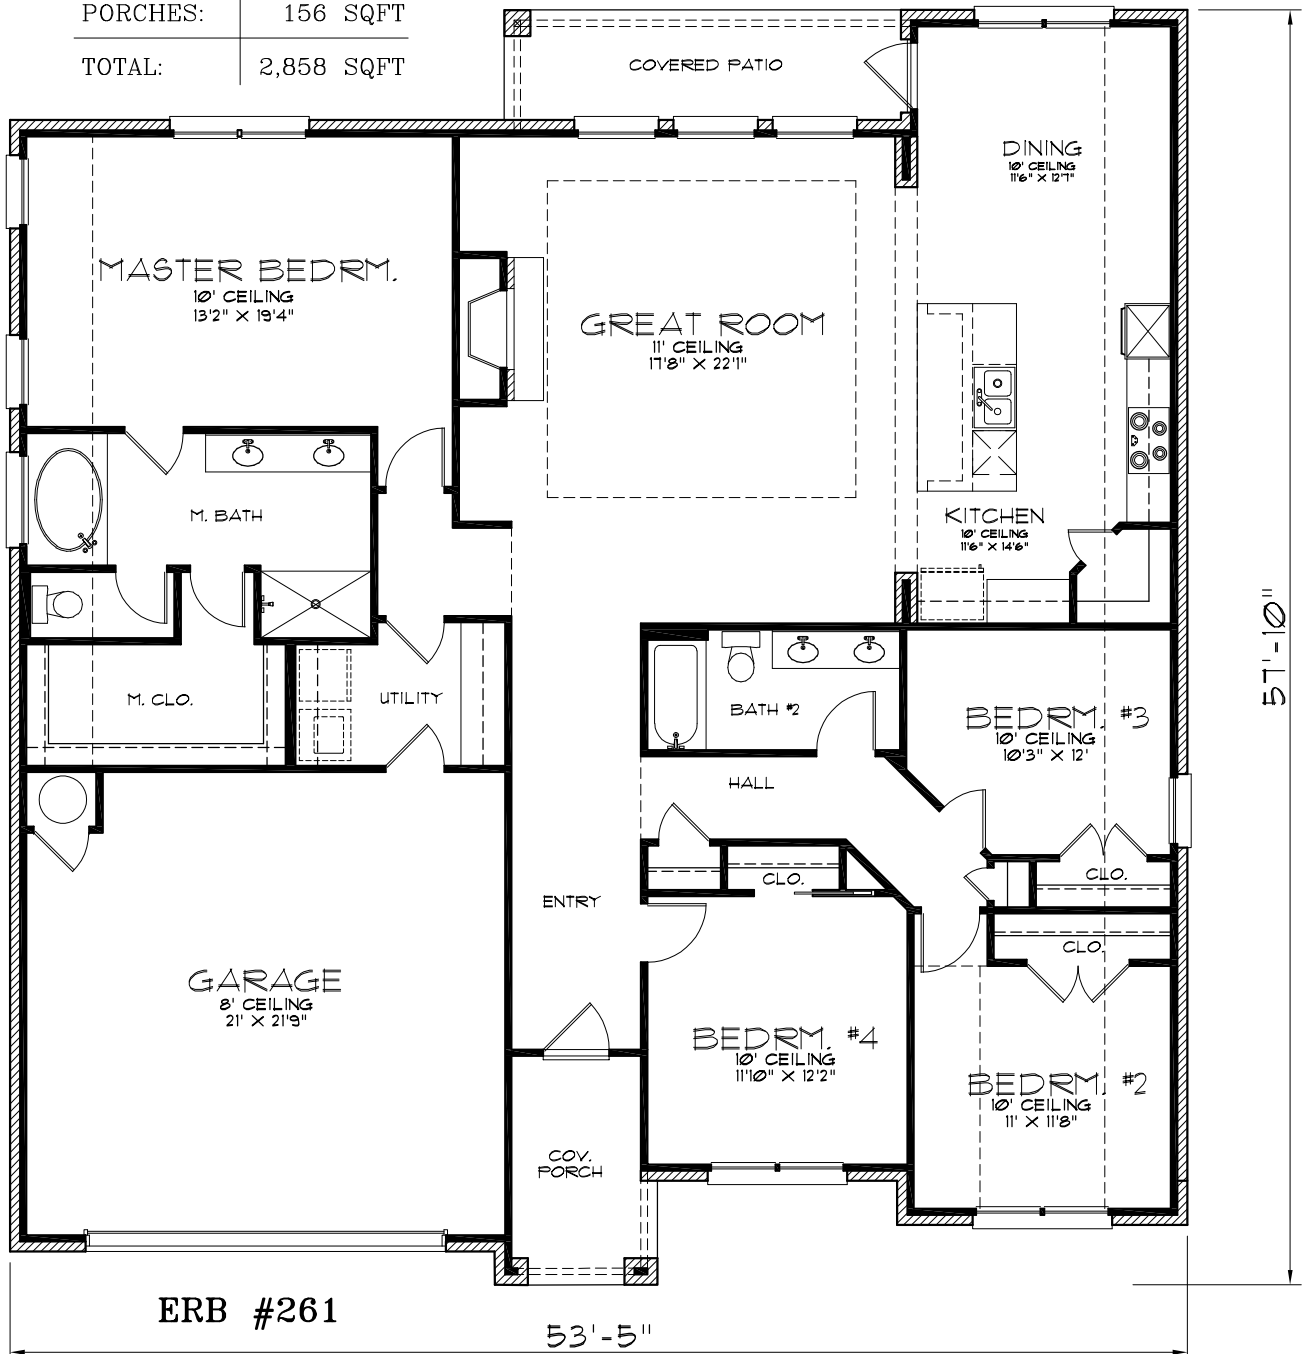

6124 Modena Drive

LIVING:	2,211 SQFT
GARAGE:	491 SQFT
PORCHES:	156 SQFT
TOTAL:	2,858 SQFT

ERB #261

53'-5"

51'-10"