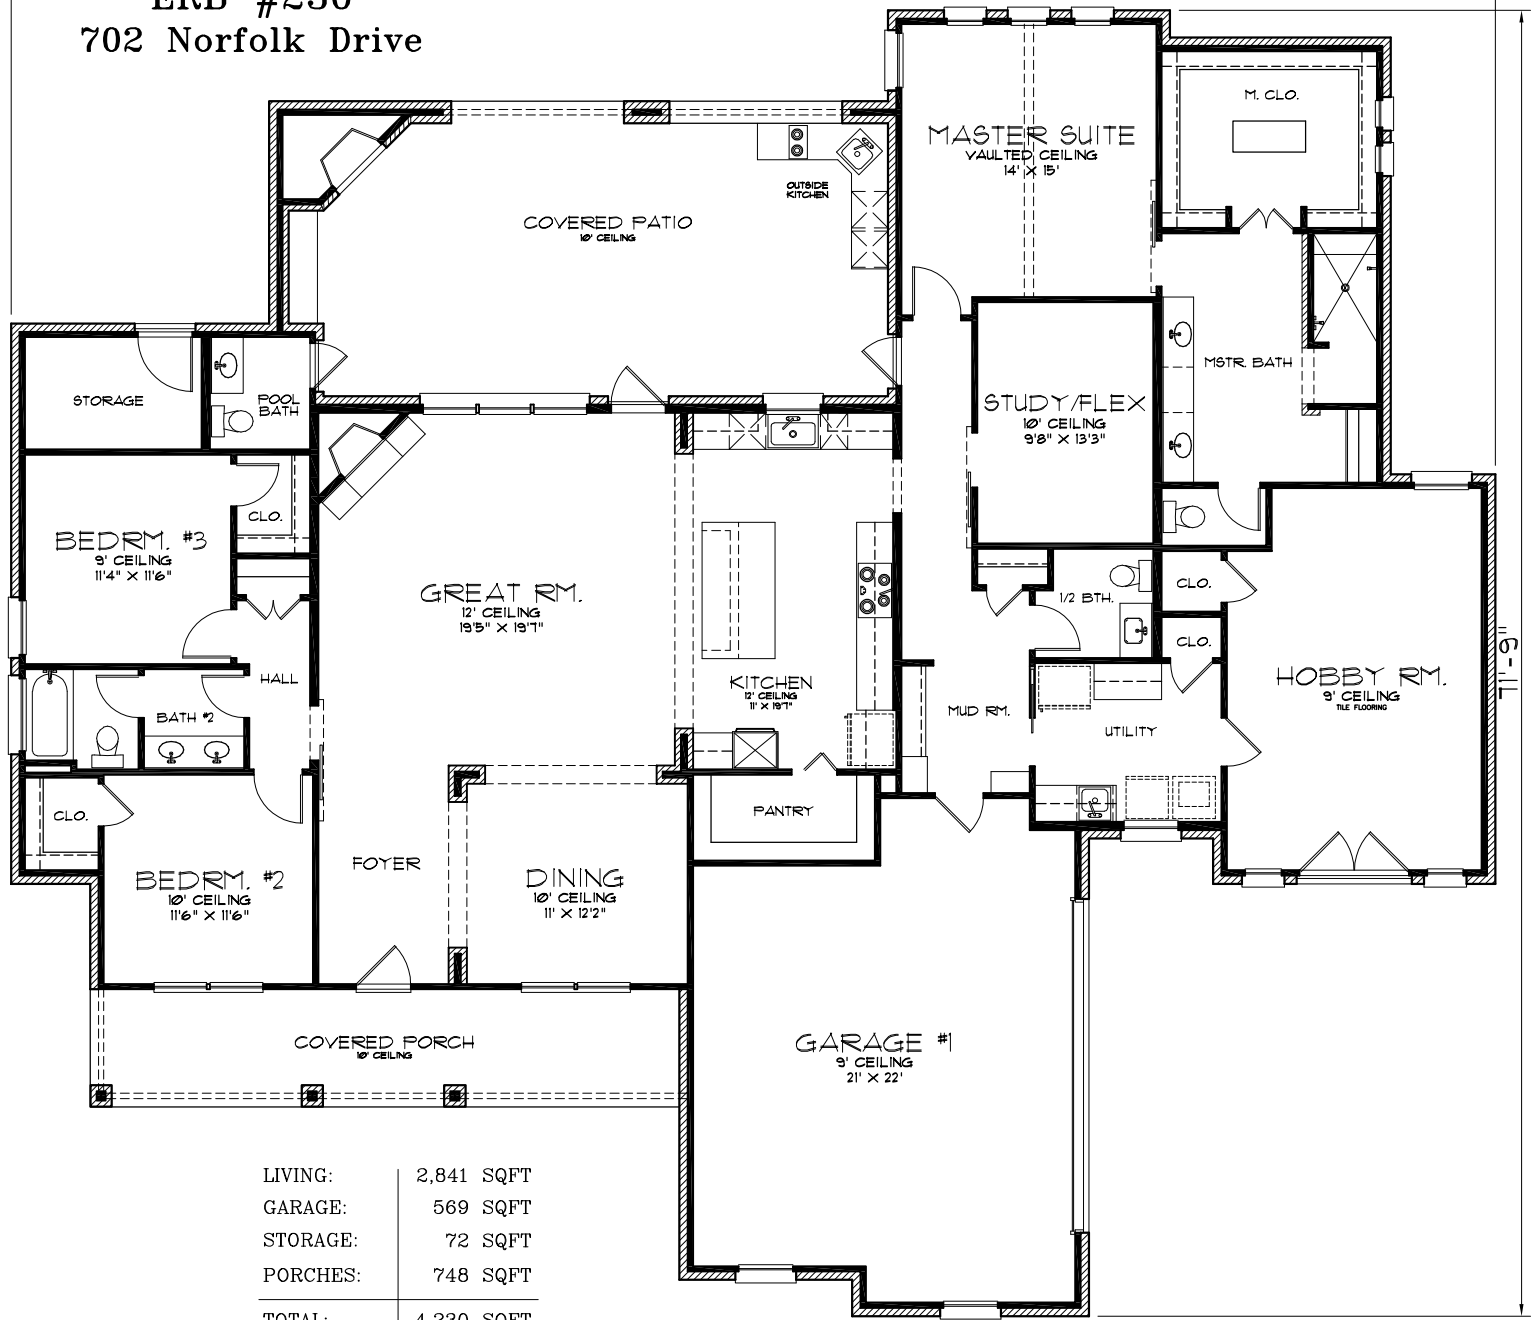

81'-6 1/2"

**ERB #230**  
702 Norfolk Drive

LIVING:	2,841 SQFT
GARAGE:	569 SQFT
STORAGE:	72 SQFT
PORCHES:	748 SQFT
<b>TOTAL:</b>	<b>4,230 SQFT</b>