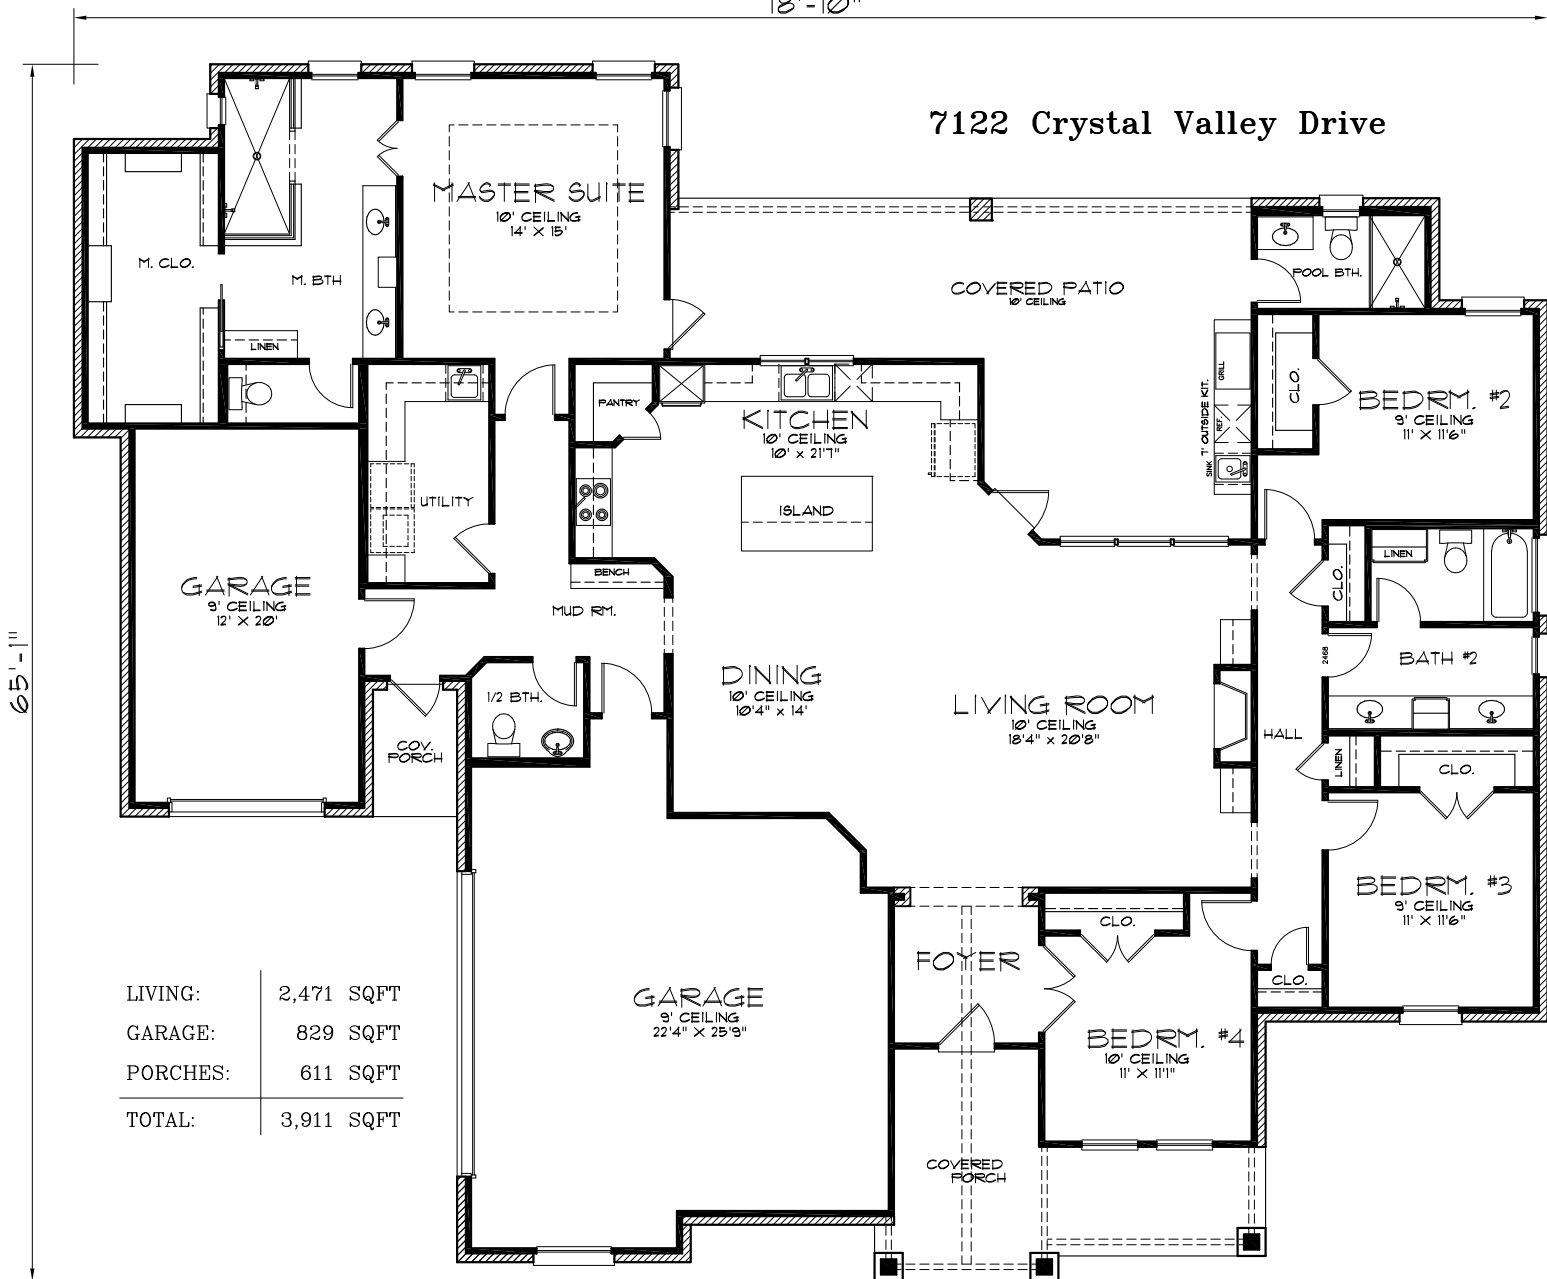

78'-10"

7122 Crystal Valley Drive

LIVING:	2,471 SQFT
GARAGE:	829 SQFT
PORCHES:	611 SQFT
TOTAL:	3,911 SQFT