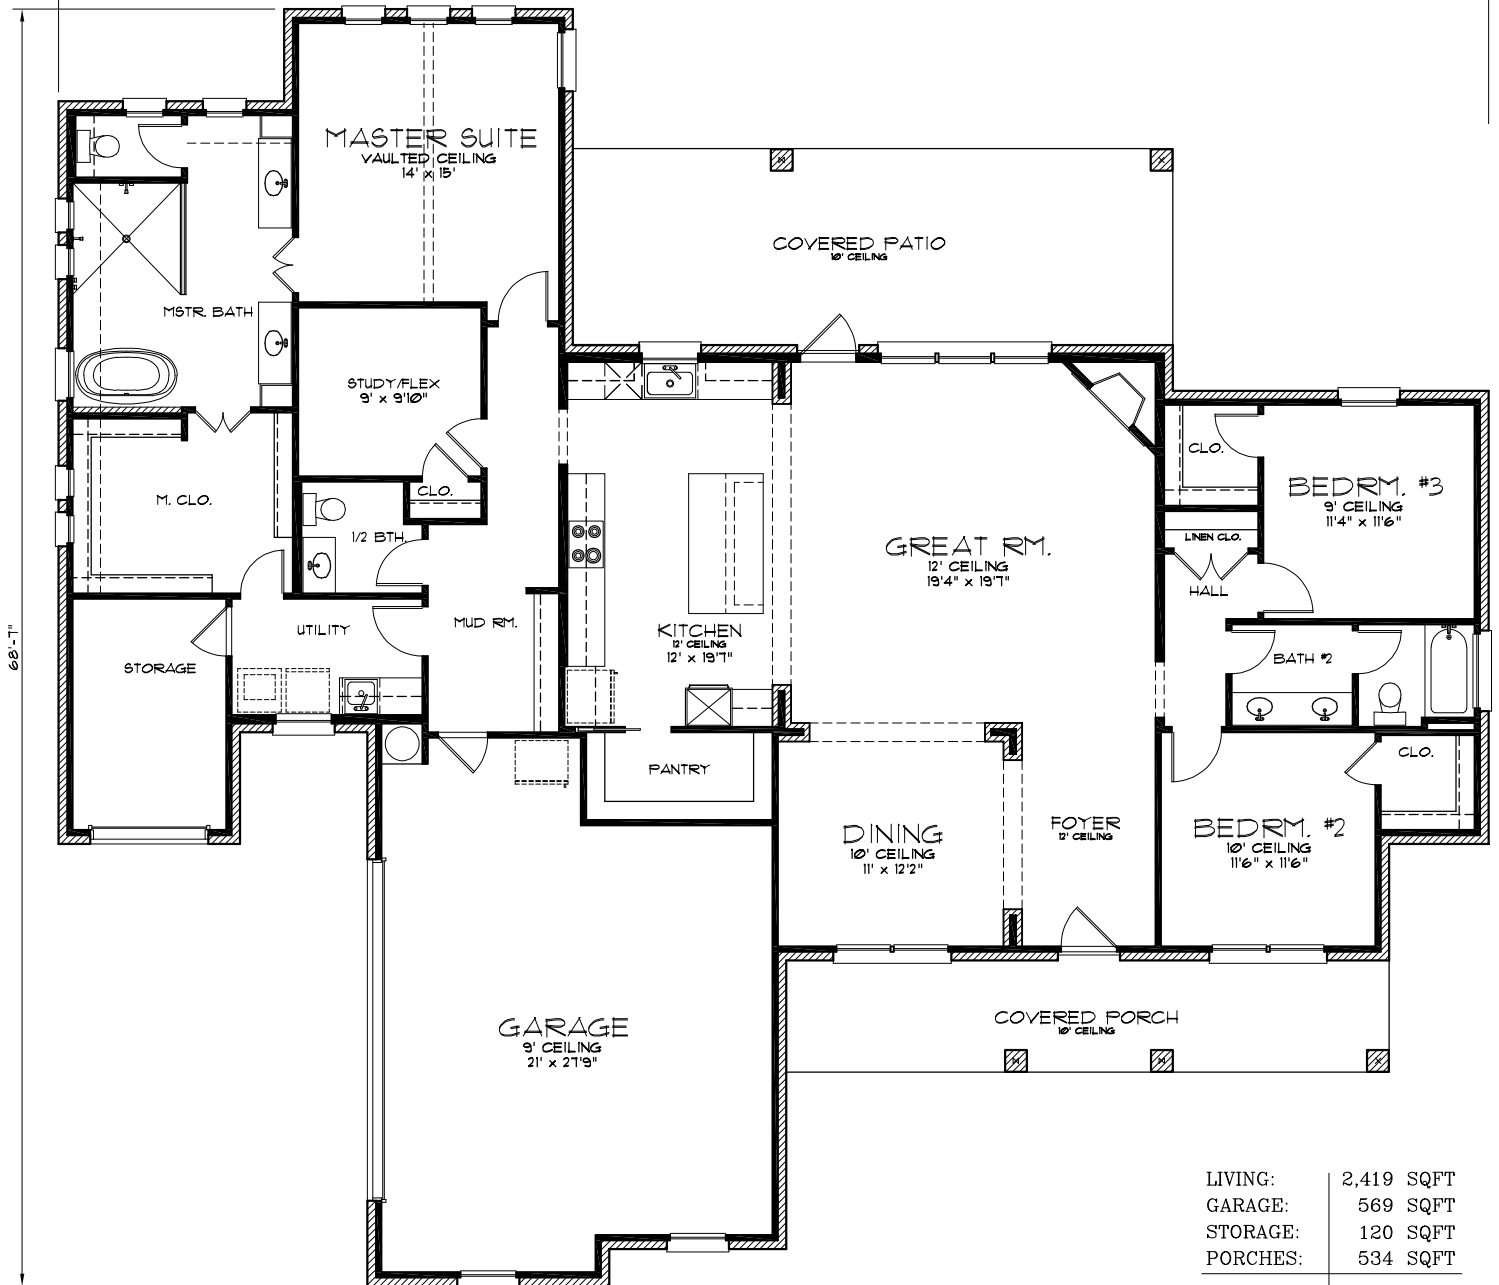

76'-9 1/2"

LIVING:	2,419 SQFT
GARAGE:	569 SQFT
STORAGE:	120 SQFT
PORCHES:	534 SQFT
TOTAL:	3,635 SQFT

**ERB 272**  
**168 Metheglin Drive**