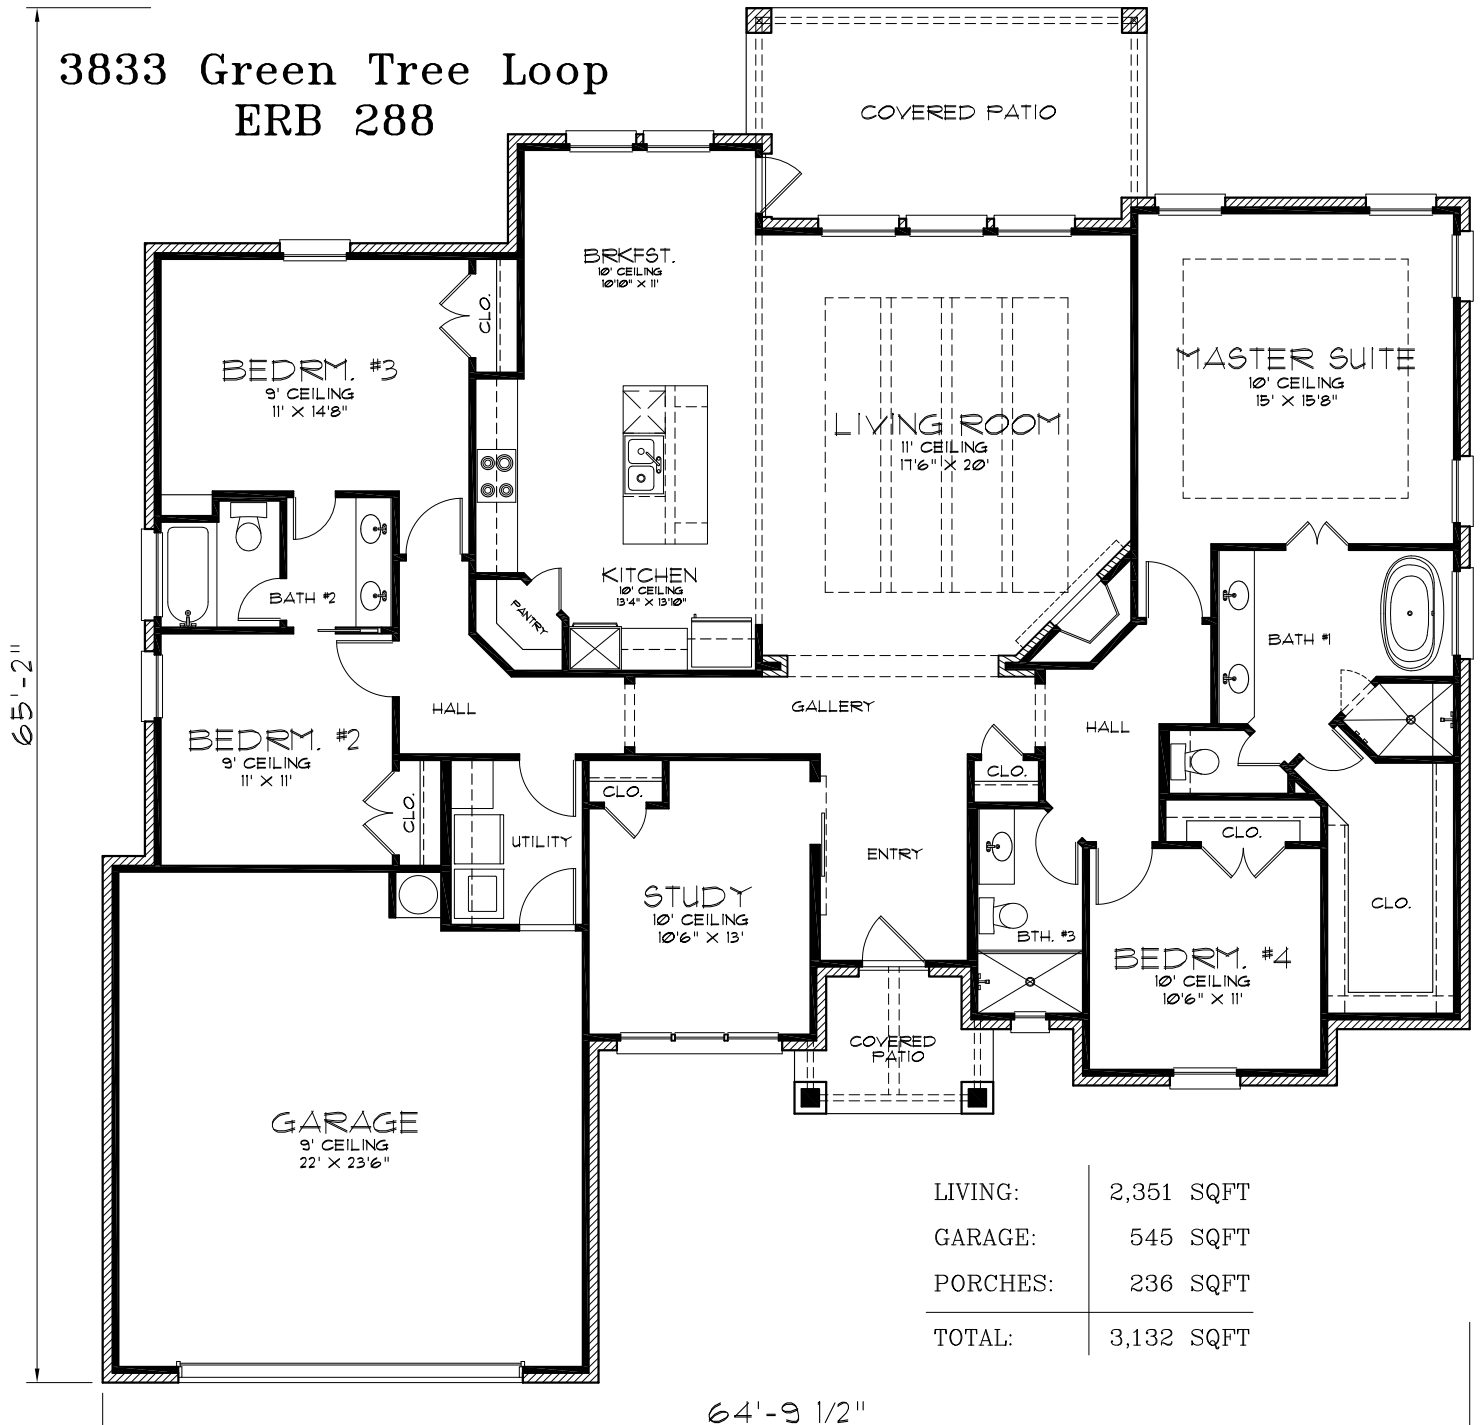

3833 Green Tree Loop
ERB 288

LIVING:	2,351 SQFT
GARAGE:	545 SQFT
PORCHES:	236 SQFT
TOTAL:	3,132 SQFT