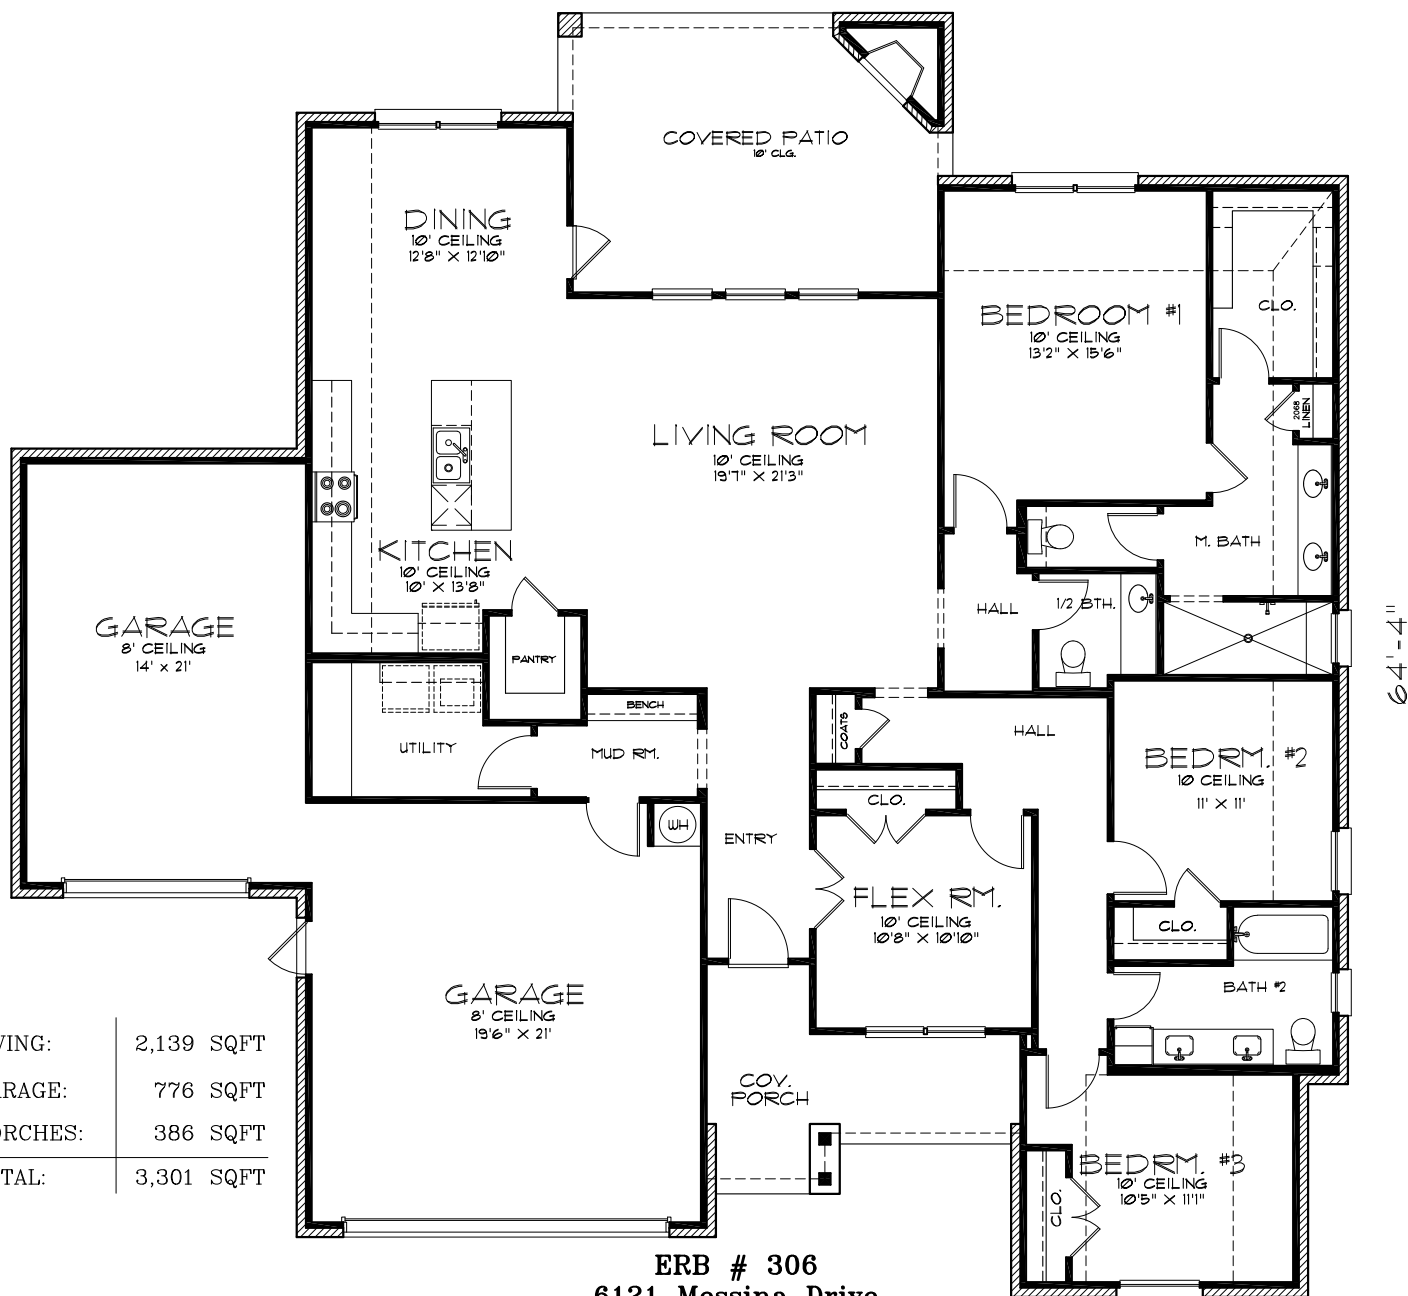

66'-11 1/2"

64'-4"

LIVING:	2,139 SQFT
GARAGE:	776 SQFT
PORCHES:	386 SQFT
TOTAL:	3,301 SQFT

ERB # 306
6121 Messina Drive