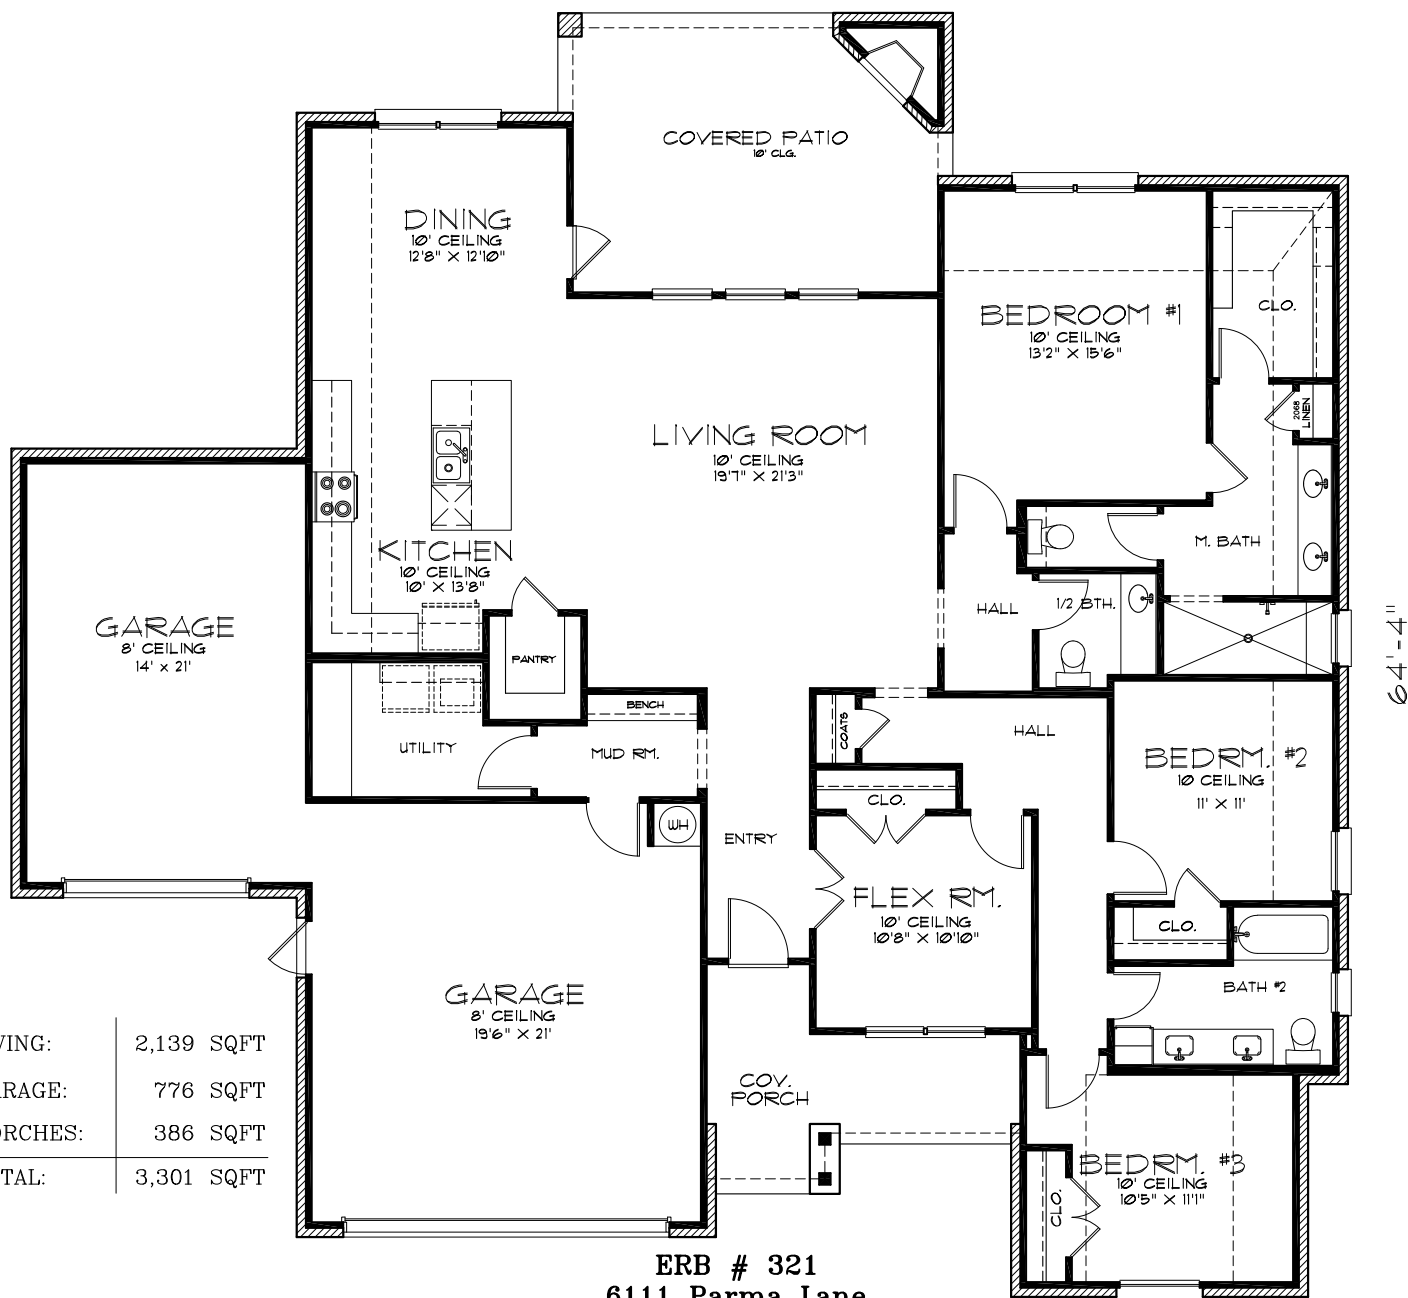

66'-11 1/2"

64'-4"

LIVING:	2,139 SQFT
GARAGE:	776 SQFT
PORCHES:	386 SQFT
TOTAL:	3,301 SQFT

ERB # 321
6111 Parma Lane