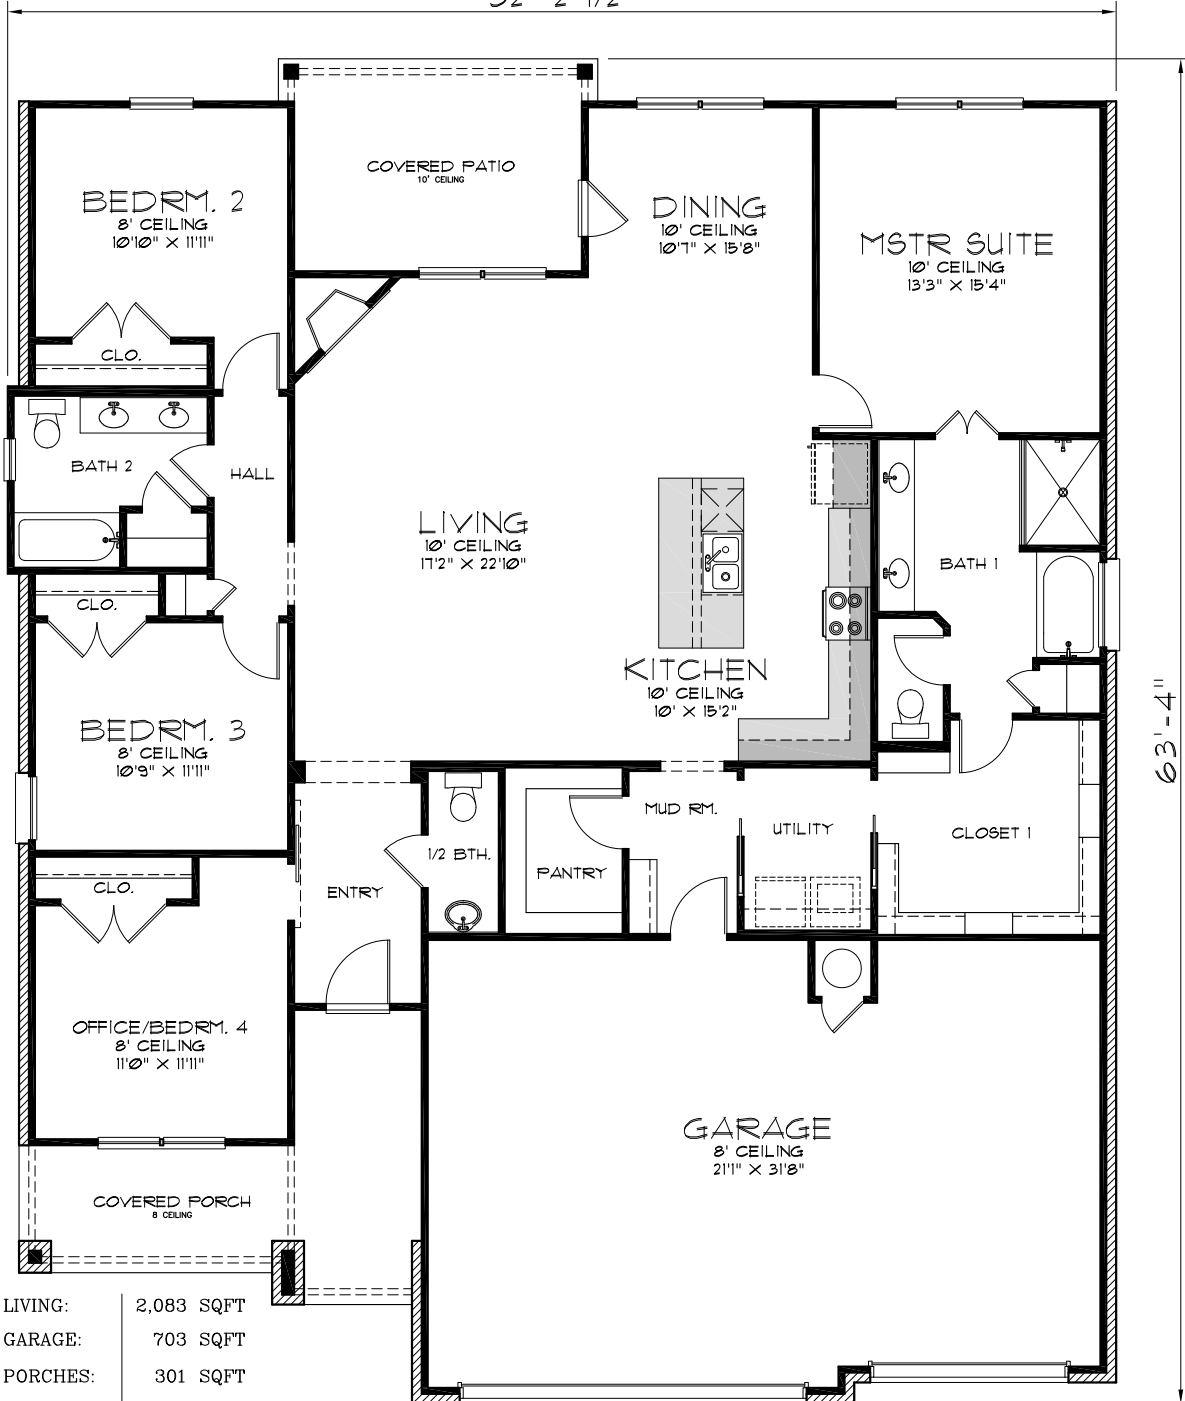

52'-2 1/2"

63'-4"

LIVING:	2,083 SQFT
GARAGE:	703 SQFT
PORCHES:	301 SQFT
TOTAL:	3,087 SQFT

ERB # 309

6115 Messina Drive

Date: 05/10/22