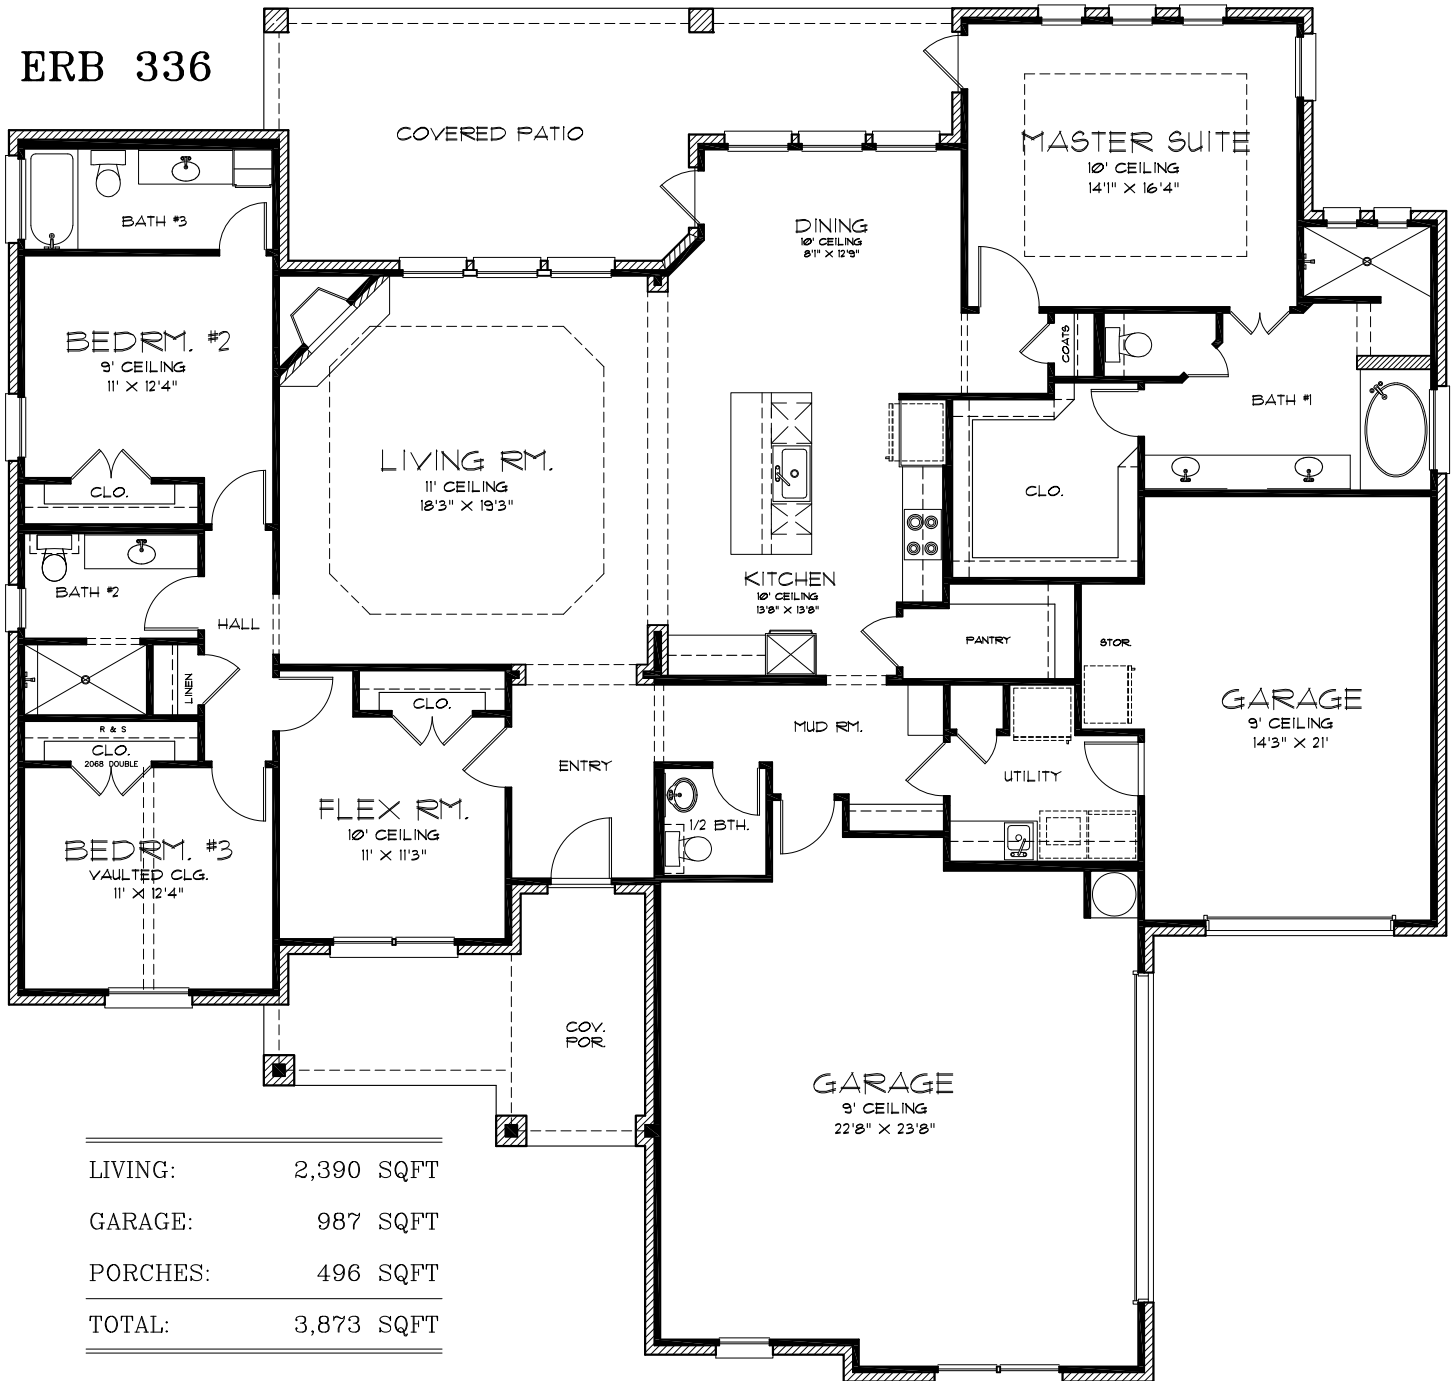

5815 Whippoorwill Road

**ERB 336**

LIVING:	2,390 SQFT
GARAGE:	987 SQFT
PORCHES:	496 SQFT
<b>TOTAL:</b>	<b>3,873 SQFT</b>

71'-2"