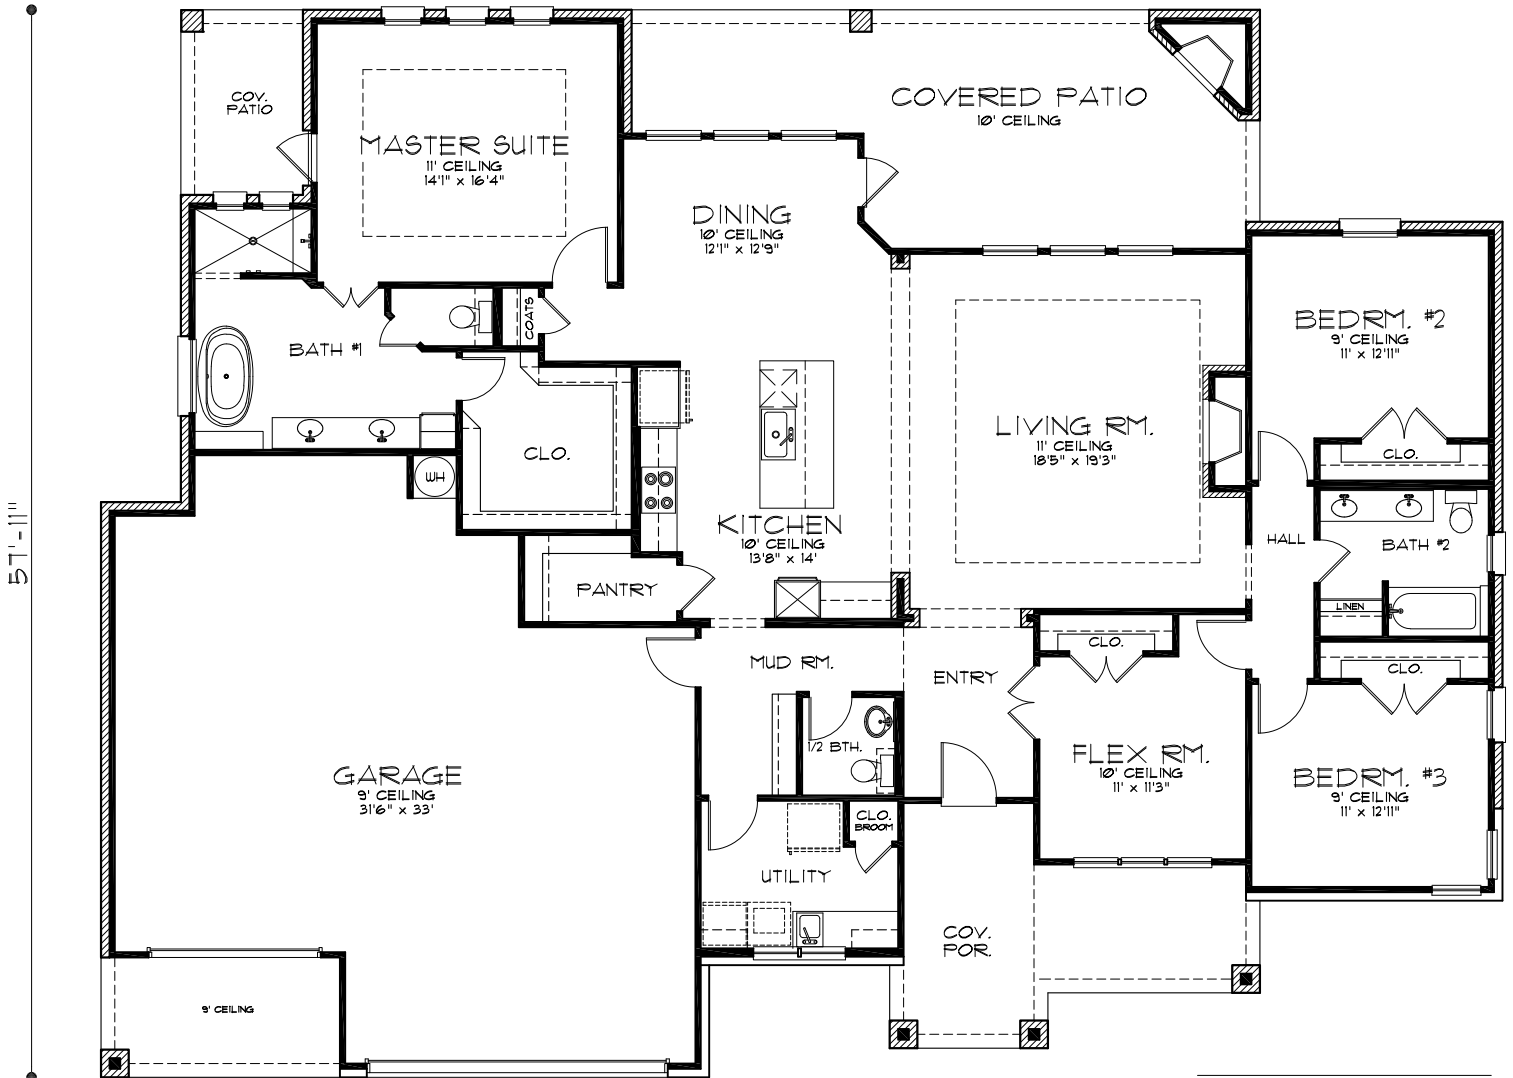

76'-0 1/2"

LIVING:	2,296 SQFT
GARAGE:	894 SQFT
PORCHES:	694 SQFT
TOTAL:	3,884 SQFT

ERB 410
5721 Sparrow Court