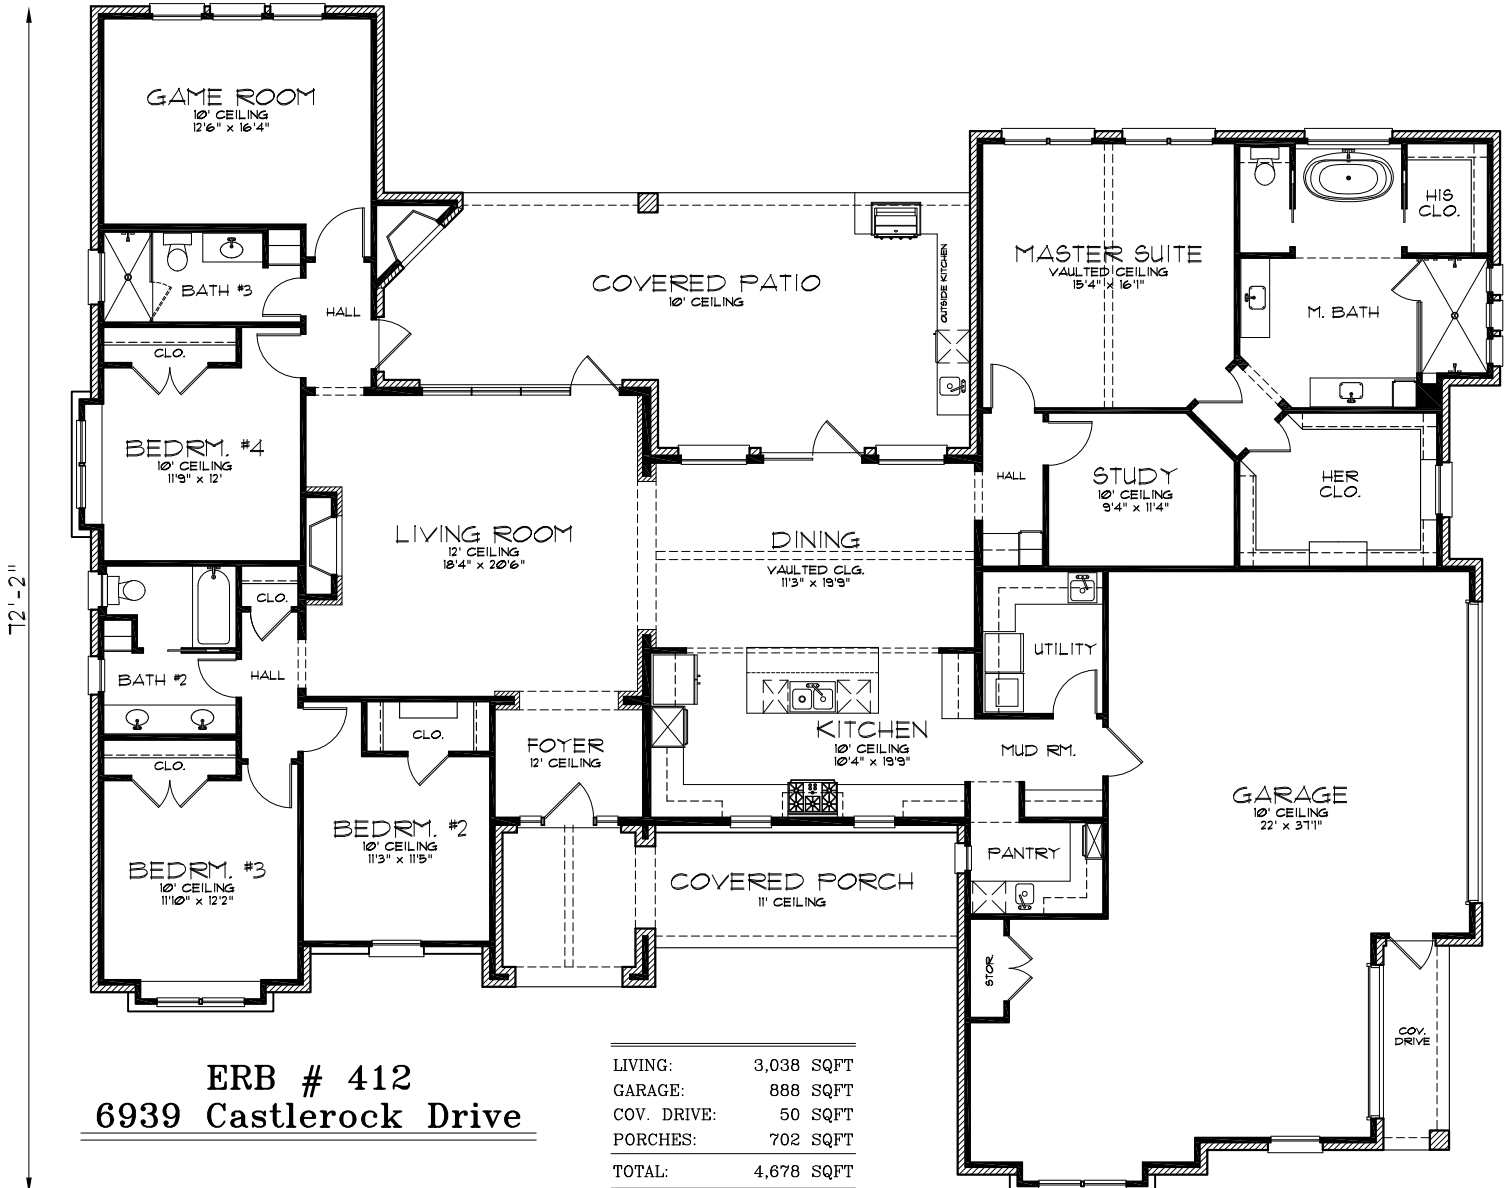

86'-9 1/2"

ERB # 412
6939 Castlerock Drive

LIVING:	3,038 SQFT
GARAGE:	888 SQFT
COV. DRIVE:	50 SQFT
PORCHES:	702 SQFT
TOTAL:	4,678 SQFT